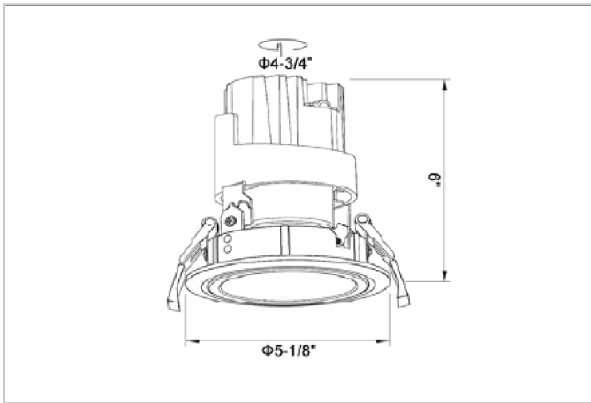

## Product Code : IK-RGLINTDL-40W-30K-WH-90C-24D

Voltage	100 - 277 V AC, 50-60 Hz
Lumen Output	3200lm
Power	40W
Efficacy	80lm/w
CCT	3000K
CRI	>90
Beam Angle	24°
Light Distribution	Medium
LED Type	COB
LED Light Source	Osram SOLERIQ S 19
Start Time	Instant
Driver	Stand Alone (included)
Operating Position	Swiveling Type
Dimming	On-Off / Triac / 0-10 V
Construction	Round
Mounting Type	Recessed
Heads	Single Head
Body Material	Aluminium Die cast
Finish	White
Height	6"
Diameter	5-1/8"
Cut Out	4-3/4"
Optics	Darklight Technology Black, Silver
Application Area	Guest Room, Corridor, Restaurant, Meeting Room Club, Hall, Hotel Entrance

### Beam Spread (Options)

Spot 15°		Medium 24°		Flood 38°	
ft	Ø	ft	Ø	ft	Ø
3.0	0.72	3.0	1.41	3.0	2.03
9.0	2.15	9.0	4.22	9.0	6.09
15.0	3.58	15.0	7.04	15.0	10.15

Glint, a circular shaped LED downlight made of aluminum die cast with high quality powder coated luminaire housing and optimum heat sink. Specular reflector & power grid / global connectors available with isolated LED Driver using Ultra bright OSRAM COB.