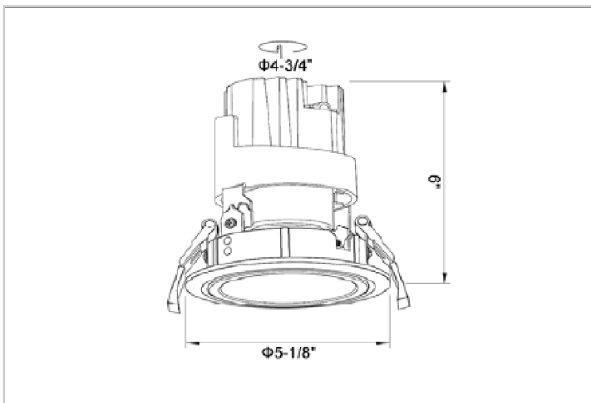

## Product Code : IK-RGLINTDL-40W-35K-WH-90C-15D

Voltage	100 - 277 V AC, 50-60 Hz
Lumen Output	3200lm
Power	40W
Efficacy	80lm/w
CCT	3500K
CRI	>90
Beam Angle	15°
Light Distribution	Spot
LED Type	COB
LED Light Source	Osram SOLERIQ S 19
Start Time	Instant
Driver	Stand Alone (included)
Operating Position	Swiveling Type
Dimming	On-Off / Triac / 0-10 V
Construction	Round
Mounting Type	Recessed
Heads	Single Head
Body Material	Aluminium Die cast
Finish	White
Height	6"
Diameter	5-1/8"
Cut Out	4-3/4"
Optics	Darklight Technology Black, Silver
Application Area	Guest Room, Corridor, Restaurant, Meeting Room Club, Hall, Hotel Entrance

### Beam Spread (Options)

Spot 15°		Medium 24°		Flood 38°	
ft	Ø	ft	Ø	ft	Ø
3.0	0.72	3.0	1.41	3.0	2.03
9.0	2.15	9.0	4.22	9.0	6.09
15.0	3.58	15.0	7.04	15.0	10.15

Glint, a circular shaped LED downlight made of aluminum die cast with high quality powder coated luminaire housing and optimum heat sink. Specular reflector & power grid / global connectors available with isolated LED Driver using Ultra bright OSRAM COB.