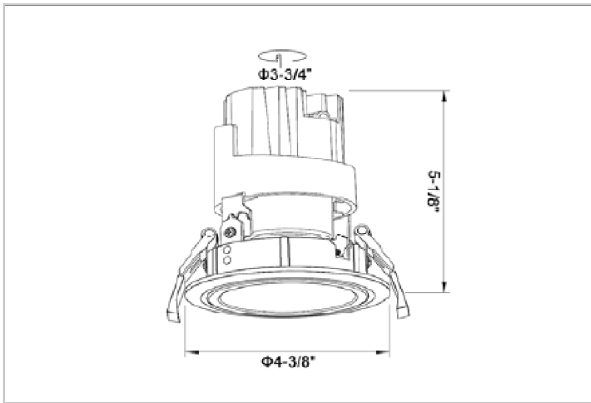

Glint Down Lights

ITEM SKU#: 662187495361

Product Code : IK-RGLINTDL-30W-35K-WH-90C-38D

Voltage	100 - 277 V AC, 50-60 Hz
Lumen Output	2550lm
Power	30W
Efficacy	85lm/w
CCT	3500K
CRI	>90
Beam Angle	38°
Light Distribution	Flood
LED Type	COB
LED Light Source	Osram SOLERIQ S 19
Start Time	Instant
Driver	Stand Alone (included)
Operating Position	Swiveling Type
Dimming	On-Off / Triac / 0-10 V
Construction	Round
Mounting Type	Recessed
Heads	Single Head
Body Material	Aluminium Die cast
Finish	White
Height	5-1/8"
Diameter	4-1/8"
Cut Out	3-7/8"
Optics	Darklight Technology Black, Silver
Application Area	Guest Room, Corridor, Restaurant, Meeting Room Club, Hall, Hotel Entrance

Beam Spread (Options)

Spot 15°		Medium 24°		Flood 38°	
ft	Ø	ft	Ø	ft	Ø
3.0	0.72	3.0	1.41	3.0	2.03
9.0	2.15	9.0	4.22	9.0	6.09
15.0	3.58	15.0	7.04	15.0	10.15

Glint, a circular shaped LED downlight made of aluminum die cast with high quality powder coated luminaire housing and optimum heat sink. Specular reflector & power grid / global connectors available with isolated LED Driver using Ultra bright OSRAM COB.