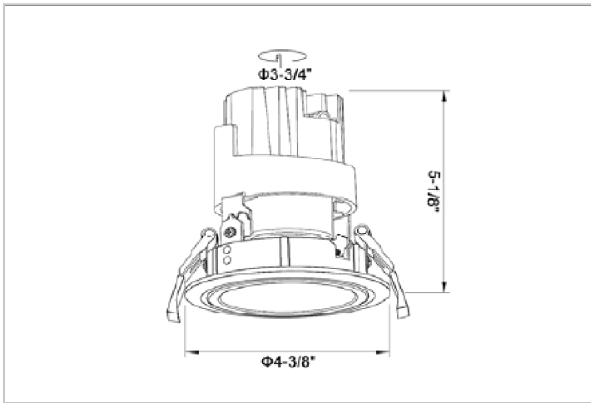

## Product Code : IK-RGLINTDL-30W-27K-WH-90C-38D

Voltage	100 - 277 V AC, 50-60 Hz
Lumen Output	2550lm
Power	30W
Efficacy	85lm/w
CCT	2700K
CRI	>90
Beam Angle	38°
Light Distribution	Flood
LED Type	COB
LED Light Source	Osram SOLERIQ S 19
Start Time	Instant
Driver	Stand Alone (included)
Operating Position	Swiveling Type
Dimming	On-Off / Triac / 0-10 V
Construction	Round
Mounting Type	Recessed
Heads	Single Head
Body Material	Aluminium Die cast
Finish	White
Height	5-1/8"
Diameter	4-1/8"
Cut Out	3-7/8"
Optics	Darklight Technology Black, Silver
Application Area	Guest Room, Corridor, Restaurant, Meeting Room Club, Hall, Hotel Entrance

### Beam Spread (Options)

Spot	15°		Medium 24°		Flood 38°	
	ft	Ø	ft	Ø	ft	Ø
3.0	0.72	3.0	1.41	3.0	2.03	
9.0	2.15	9.0	4.22	9.0	6.09	
15.0	3.58	15.0	7.04	15.0	10.15	

Glint, a circular shaped LED downlight made of aluminum die cast with high quality powder coated luminaire housing and optimum heat sink. Specular reflector & power grid / global connectors available with isolated LED Driver using Ultra bright OSRAM COB.