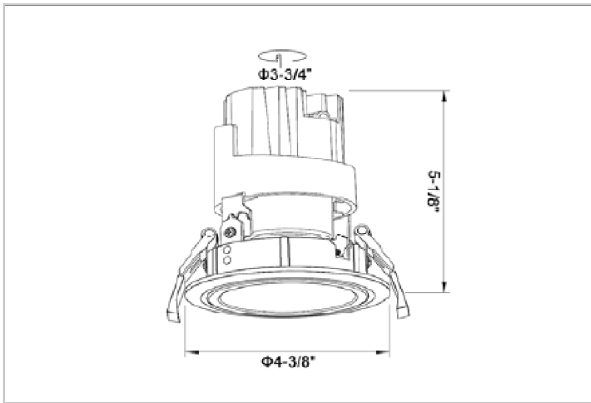

## Product Code : IK-RGLINTDL-30W-27K-WH-90C-38D

Voltage	100 - 277 V AC, 50-60 Hz
Lumen Output	2550lm
Power	30W
Efficacy	85lm/w
CCT	2700K
CRI	>90
Beam Angle	38°
Light Distribution	Flood
LED Type	COB
LED Light Source	Osram SOLERIQ S 19
Start Time	Instant
Driver	Stand Alone (included)
Operating Position	Swiveling Type
Dimming	On-Off / Triac / 0-10 V
Construction	Round
Mounting Type	Recessed
Heads	Single Head
Body Material	Aluminium Die cast
Finish	White
Height	5-1/8"
Diameter	4-1/8"
Cut Out	3-7/8"
Optics	Darklight Technology Black, Silver
Application Area	Guest Room, Corridor, Restaurant, Meeting Room Club, Hall, Hotel Entrance

### Beam Spread (Options)

Spot 15°		Medium 24°		Flood 38°	
ft	Ø	ft	Ø	ft	Ø
3.0	0.72	3.0	1.41	3.0	2.03
9.0	2.15	9.0	4.22	9.0	6.09
15.0	3.58	15.0	7.04	15.0	10.15

Glint, a circular shaped LED downlight made of aluminum die cast with high quality powder coated luminaire housing and optimum heat sink. Specular reflector & power grid / global connectors available with isolated LED Driver using Ultra bright OSRAM COB.