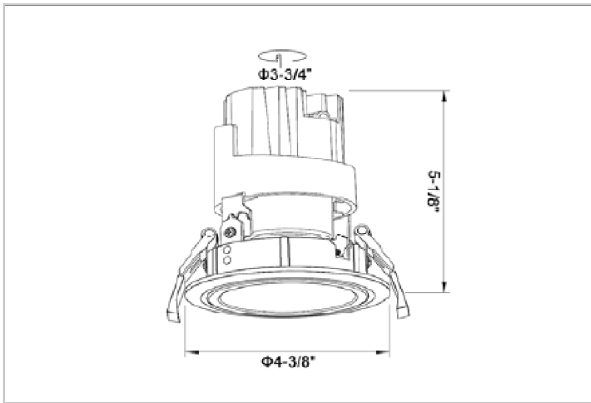

Glint Down Lights

ITEM SKU#: 662187495330

Product Code : IK-RGLINTDL-30W-40K-WH-90C-24D

Voltage	100 - 277 V AC, 50-60 Hz
Lumen Output	2550lm
Power	30W
Efficacy	85lm/w
CCT	4000K
CRI	>90
Beam Angle	24°
Light Distribution	Medium
LED Type	COB
LED Light Source	Osram SOLERIQ S 19
Start Time	Instant
Driver	Stand Alone (included)
Operating Position	Swiveling Type
Dimming	On-Off / Triac / 0-10 V
Construction	Round
Mounting Type	Recessed
Heads	Single Head
Body Material	Aluminium Die cast
Finish	White
Height	5-1/8"
Diameter	4-1/8"
Cut Out	3-7/8"
Optics	Darklight Technology Black, Silver
Application Area	Guest Room, Corridor, Restaurant, Meeting Room Club, Hall, Hotel Entrance

Beam Spread (Options)

Spot	15°		Medium 24°		Flood 38°	
	ft	Ø	ft	Ø	ft	Ø
3.0	0.72	3.0	1.41	3.0	2.03	
9.0	2.15	9.0	4.22	9.0	6.09	
15.0	3.58	15.0	7.04	15.0	10.15	

Glint, a circular shaped LED downlight made of aluminum die cast with high quality powder coated luminaire housing and optimum heat sink. Specular reflector & power grid / global connectors available with isolated LED Driver using Ultra bright OSRAM COB.