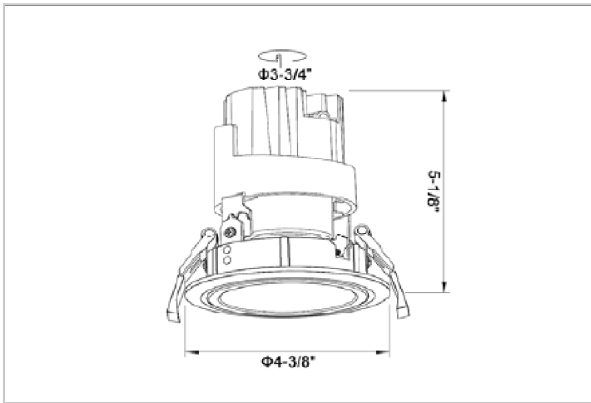

Glint Down Lights

ITEM SKU#: 662187495323

Product Code : IK-RGLINTDL-30W-35K-WH-90C-24D

Voltage	100 - 277 V AC, 50-60 Hz
Lumen Output	2550lm
Power	30W
Efficacy	85lm/w
CCT	3500K
CRI	>90
Beam Angle	24°
Light Distribution	Medium
LED Type	COB
LED Light Source	Osram SOLERIQ S 19
Start Time	Instant
Driver	Stand Alone (included)
Operating Position	Swiveling Type
Dimming	On-Off / Triac / 0-10 V
Construction	Round
Mounting Type	Recessed
Heads	Single Head
Body Material	Aluminium Die cast
Finish	White
Height	5-1/8"
Diameter	4-1/8"
Cut Out	3-7/8"
Optics	Darklight Technology Black, Silver
Application Area	Guest Room, Corridor, Restaurant, Meeting Room Club, Hall, Hotel Entrance

Beam Spread (Options)

Spot	15°		Medium 24°		Flood 38°	
	ft	Ø	ft	Ø	ft	Ø
3.0	0.72	3.0	1.41	3.0	2.03	
9.0	2.15	9.0	4.22	9.0	6.09	
15.0	3.58	15.0	7.04	15.0	10.15	

Glint, a circular shaped LED downlight made of aluminum die cast with high quality powder coated luminaire housing and optimum heat sink. Specular reflector & power grid / global connectors available with isolated LED Driver using Ultra bright OSRAM COB.