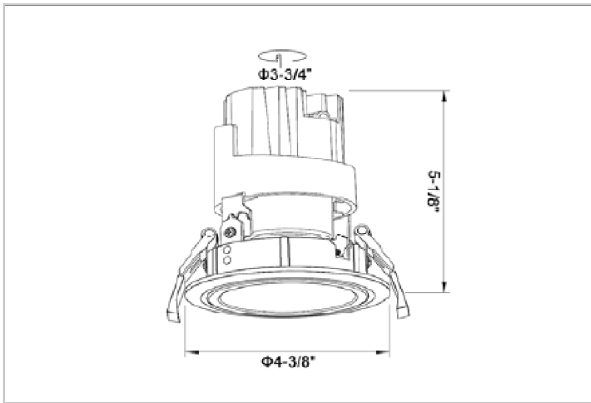

Glint Down Lights

ITEM SKU#: 662187495309

Product Code : IK-RGLINTDL-30W-27K-WH-90C-24D

Voltage	100 - 277 V AC, 50-60 Hz
Lumen Output	2550lm
Power	30W
Efficacy	85lm/w
CCT	2700K
CRI	>90
Beam Angle	24°
Light Distribution	Medium
LED Type	COB
LED Light Source	Osram SOLERIQ S 19
Start Time	Instant
Driver	Stand Alone (included)
Operating Position	Swiveling Type
Dimming	On-Off / Triac / 0-10 V
Construction	Round
Mounting Type	Recessed
Heads	Single Head
Body Material	Aluminium Die cast
Finish	White
Height	5-1/8"
Diameter	4-1/8"
Cut Out	3-7/8"
Optics	Darklight Technology Black, Silver
Application Area	Guest Room, Corridor, Restaurant, Meeting Room Club, Hall, Hotel Entrance

Beam Spread (Options)

Spot	15°		Medium 24°		Flood 38°	
	ft	Ø	ft	Ø	ft	Ø
3.0	0.72	3.0	1.41	3.0	2.03	
9.0	2.15	9.0	4.22	9.0	6.09	
15.0	3.58	15.0	7.04	15.0	10.15	

Glint, a circular shaped LED downlight made of aluminum die cast with high quality powder coated luminaire housing and optimum heat sink. Specular reflector & power grid / global connectors available with isolated LED Driver using Ultra bright OSRAM COB.