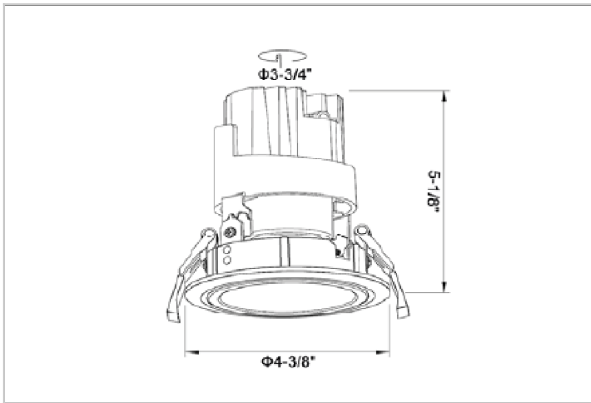

## Product Code : IK-RGLINTDL-30W-30K-WH-90C-15D

Voltage	100 - 277 V AC, 50-60 Hz
Lumen Output	2550lm
Power	30W
Efficacy	85lm/w
CCT	3000K
CRI	>90
Beam Angle	15°
Light Distribution	Spot
LED Type	COB
LED Light Source	Osram SOLERIQ S 19
Start Time	Instant
Driver	Stand Alone (included)
Operating Position	Swiveling Type
Dimming	On-Off / Triac / 0-10 V
Construction	Round
Mounting Type	Recessed
Heads	Single Head
Body Material	Aluminium Die cast
Finish	White
Height	5-1/8"
Diameter	4-1/8"
Cut Out	3-7/8"
Optics	Darklight Technology Black, Silver
Application Area	Guest Room, Corridor, Restaurant, Meeting Room Club, Hall, Hotel Entrance

### Beam Spread (Options)

Spot 15°		Medium 24°		Flood 38°	
ft	Ø	ft	Ø	ft	Ø
3.0	0.72	3.0	1.41	3.0	2.03
9.0	2.15	9.0	4.22	9.0	6.09
15.0	3.58	15.0	7.04	15.0	10.15

Glint, a circular shaped LED downlight made of aluminum die cast with high quality powder coated luminaire housing and optimum heat sink. Specular reflector & power grid / global connectors available with isolated LED Driver using Ultra bright OSRAM COB.