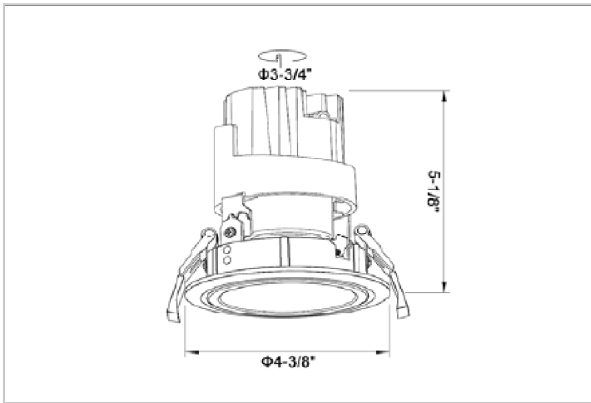

## Product Code : IK-RGLINTDL-20W-35K-WH-90C-38D

Voltage	100 - 277 V AC, 50-60 Hz
Lumen Output	1700lm
Power	20W
Efficacy	85lm/w
CCT	3500K
CRI	>90
Beam Angle	38°
Light Distribution	Flood
LED Type	COB
LED Light Source	Osram SOLERIQ S 19
Start Time	Instant
Driver	Stand Alone (included)
Operating Position	Swiveling Type
Dimming	On-Off / Triac / 0-10 V
Construction	Round
Mounting Type	Recessed
Heads	Single Head
Body Material	Aluminium Die cast
Finish	White
Height	5-1/8"
Diameter	4-1/8"
Cut Out	3-7/8"
Optics	Darklight Technology Black, Silver
Application Area	Guest Room, Corridor, Restaurant, Meeting Room Club, Hall, Hotel Entrance

### Beam Spread (Options)

Spot	15°		24°		38°	
	ft	Ø	ft	Ø	ft	Ø
3.0	0.72	3.0	1.41	3.0	2.03	
9.0	2.15	9.0	4.22	9.0	6.09	
15.0	3.58	15.0	7.04	15.0	10.15	

Glint, a circular shaped LED downlight made of aluminum die cast with high quality powder coated luminaire housing and optimum heat sink. Specular reflector & power grid / global connectors available with isolated LED Driver using Ultra bright OSRAM COB.