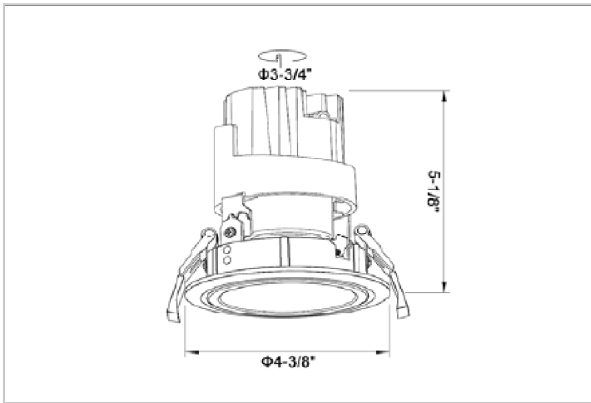

## Product Code : IK-RGLINTDL-20W-30K-WH-90C-38D

Voltage	100 - 277 V AC, 50-60 Hz
Lumen Output	1700lm
Power	20W
Efficacy	85lm/w
CCT	3000K
CRI	>90
Beam Angle	38°
Light Distribution	Flood
LED Type	COB
LED Light Source	Osram SOLERIQ S 19
Start Time	Instant
Driver	Stand Alone (included)
Operating Position	Swiveling Type
Dimming	On-Off / Triac / 0-10 V
Construction	Round
Mounting Type	Recessed
Heads	Single Head
Body Material	Aluminium Die cast
Finish	White
Height	5-1/8"
Diameter	4-1/8"
Cut Out	3-7/8"
Optics	Darklight Technology Black, Silver
Application Area	Guest Room, Corridor, Restaurant, Meeting Room Club, Hall, Hotel Entrance

### Beam Spread (Options)

Spot	15°		24°		38°	
	ft	Ø	ft	Ø	ft	Ø
3.0	0.72	3.0	1.41	3.0	2.03	
9.0	2.15	9.0	4.22	9.0	6.09	
15.0	3.58	15.0	7.04	15.0	10.15	

Glint, a circular shaped LED downlight made of aluminum die cast with high quality powder coated luminaire housing and optimum heat sink. Specular reflector & power grid / global connectors available with isolated LED Driver using Ultra bright OSRAM COB.