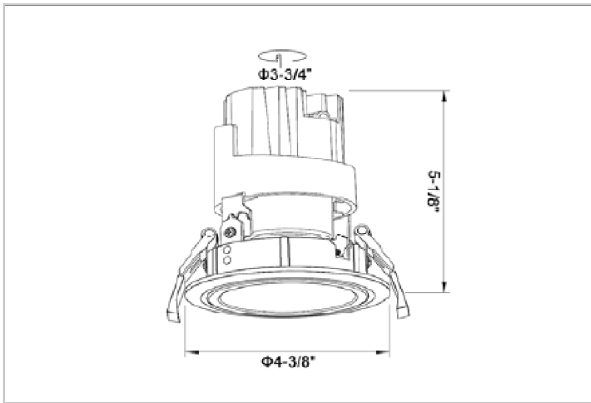

Glint Down Lights

ITEM SKU#: 662187495200

Product Code : IK-RGLINTDL-20W-40K-WH-90C-24D

Voltage	100 - 277 V AC, 50-60 Hz
Lumen Output	1700lm
Power	20W
Efficacy	85lm/w
CCT	4000K
CRI	>90
Beam Angle	24°
Light Distribution	Medium
LED Type	COB
LED Light Source	Osram SOLERIQ S 19
Start Time	Instant
Driver	Stand Alone (included)
Operating Position	Swiveling Type
Dimming	On-Off / Triac / 0-10 V
Construction	Round
Mounting Type	Recessed
Heads	Single Head
Body Material	Aluminium Die cast
Finish	White
Height	5-1/8"
Diameter	4-1/8"
Cut Out	3-7/8"
Optics	Darklight Technology Black, Silver
Application Area	Guest Room, Corridor, Restaurant, Meeting Room Club, Hall, Hotel Entrance

Beam Spread (Options)

Spot	15°		Medium 24°		Flood 38°	
	ft	Ø	ft	Ø	ft	Ø
3.0	0.72	3.0	1.41	3.0	2.03	
9.0	2.15	9.0	4.22	9.0	6.09	
15.0	3.58	15.0	7.04	15.0	10.15	

Glint, a circular shaped LED downlight made of aluminum die cast with high quality powder coated luminaire housing and optimum heat sink. Specular reflector & power grid / global connectors available with isolated LED Driver using Ultra bright OSRAM COB.