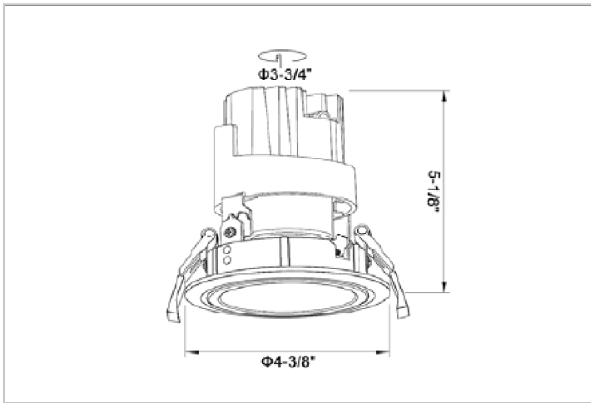

## Product Code : IK-RGLINTDL-20W-35K-WH-90C-24D

Voltage	100 - 277 V AC, 50-60 Hz
Lumen Output	1700lm
Power	20W
Efficacy	85lm/w
CCT	3500K
CRI	>90
Beam Angle	24°
Light Distribution	Medium
LED Type	COB
LED Light Source	Osram SOLERIQ S 19
Start Time	Instant
Driver	Stand Alone (included)
Operating Position	Swiveling Type
Dimming	On-Off / Triac / 0-10 V
Construction	Round
Mounting Type	Recessed
Heads	Single Head
Body Material	Aluminium Die cast
Finish	White
Height	5-1/8"
Diameter	4-1/8"
Cut Out	3-7/8"
Optics	Darklight Technology Black, Silver
Application Area	Guest Room, Corridor, Restaurant, Meeting Room Club, Hall, Hotel Entrance

### Beam Spread (Options)

Spot	15°		Medium 24°		Flood 38°	
	ft	Ø	ft	Ø	ft	Ø
3.0	0.72	3.0	1.41	3.0	2.03	
9.0	2.15	9.0	4.22	9.0	6.09	
15.0	3.58	15.0	7.04	15.0	10.15	

Glint, a circular shaped LED downlight made of aluminum die cast with high quality powder coated luminaire housing and optimum heat sink. Specular reflector & power grid / global connectors available with isolated LED Driver using Ultra bright OSRAM COB.