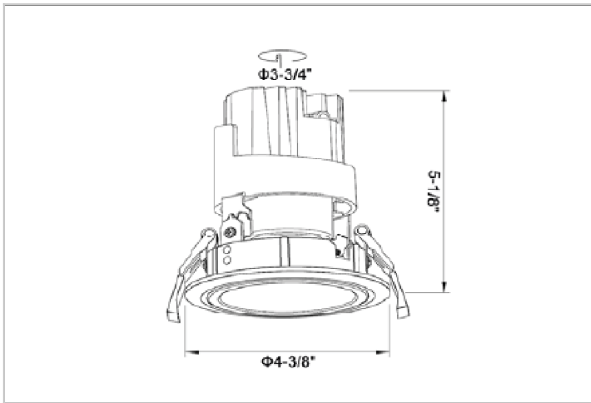

## Product Code : IK-RGLINTDL-20W-27K-WH-90C-15D

Voltage	100 - 277 V AC, 50-60 Hz
Lumen Output	1700lm
Power	20W
Efficacy	85lm/w
CCT	2700K
CRI	>90
Beam Angle	15°
Light Distribution	Spot
LED Type	COB
LED Light Source	Osram SOLERIQ S 19
Start Time	Instant
Driver	Stand Alone (included)
Operating Position	Swiveling Type
Dimming	On-Off / Triac / 0-10 V
Construction	Round
Mounting Type	Recessed
Heads	Single Head
Body Material	Aluminium Die cast
Finish	White
Height	5-1/8"
Diameter	4-1/8"
Cut Out	3-7/8"
Optics	Darklight Technology Black, Silver
Application Area	Guest Room, Corridor, Restaurant, Meeting Room Club, Hall, Hotel Entrance

### Beam Spread (Options)

Spot 15°		Medium 24°		Flood 38°	
ft	Ø	ft	Ø	ft	Ø
3.0	0.72	3.0	1.41	3.0	2.03
9.0	2.15	9.0	4.22	9.0	6.09
15.0	3.58	15.0	7.04	15.0	10.15

Glint, a circular shaped LED downlight made of aluminum die cast with high quality powder coated luminaire housing and optimum heat sink. Specular reflector & power grid / global connectors available with isolated LED Driver using Ultra bright OSRAM COB.