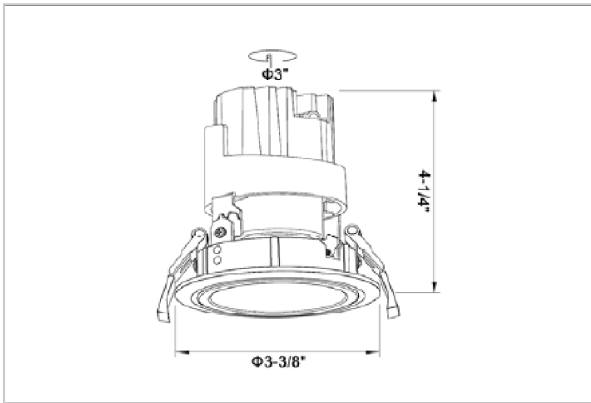

Glint Down Lights

ITEM SKU#: 662187495088

Product Code : IK-RGLINTDL-15W-40K-WH-90C-38D

Voltage	100 - 277 V AC, 50-60 Hz
Lumen Output	1275lm
Power	15W
Efficacy	85lm/w
CCT	4000K
CRI	>90
Beam Angle	38°
Light Distribution	Flood
LED Type	COB
LED Light Source	Osram SOLERIQ S 19
Start Time	Instant
Driver	Stand Alone (included)
Operating Position	Swiveling Type
Dimming	On-Off / Triac / 0-10 V
Construction	Round
Mounting Type	Recessed
Heads	Single Head
Body Material	Aluminium Die cast
Finish	White
Height	4-1/4"
Diameter	3-3/8"
Cut Out	3"
Optics	Darklight Technology Black, Silver
Application Area	Guest Room, Corridor, Restaurant, Meeting Room Club, Hall, Hotel Entrance

Beam Spread (Options)

Spot 15°		Medium 24°		Flood 38°	
ft	Ø	ft	Ø	ft	Ø
3.0	0.72	3.0	1.41	3.0	2.03
9.0	2.15	9.0	4.22	9.0	6.09
15.0	3.58	15.0	7.04	15.0	10.15

Glint, a circular shaped LED downlight made of aluminum die cast with high quality powder coated luminaire housing and optimum heat sink. Specular reflector & power grid / global connectors available with isolated LED Driver using Ultra bright OSRAM COB.