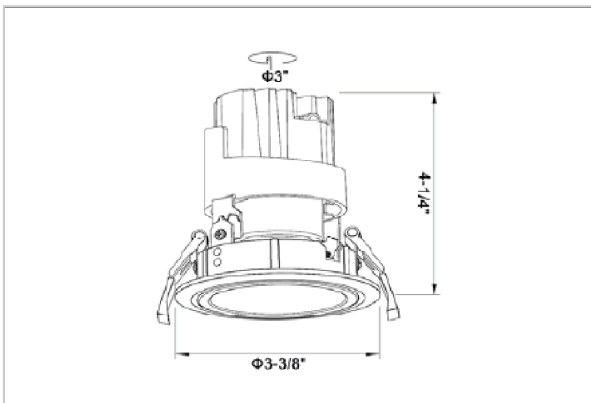

Glint Down Lights

ITEM SKU#: 662187495071

Product Code : IK-RGLINTDL-15W-35K-WH-90C-38D

Voltage	100 - 277 V AC, 50-60 Hz
Lumen Output	1275lm
Power	15W
Efficacy	85lm/w
CCT	3500K
CRI	>90
Beam Angle	38°
Light Distribution	Flood
LED Type	COB
LED Light Source	Osram SOLERIQ S 19
Start Time	Instant
Driver	Stand Alone (included)
Operating Position	Swiveling Type
Dimming	On-Off / Triac / 0-10 V
Construction	Round
Mounting Type	Recessed
Heads	Single Head
Body Material	Aluminium Die cast
Finish	White
Height	4-1/4"
Diameter	3-3/8"
Cut Out	3"
Optics	Darklight Technology Black, Silver
Application Area	Guest Room, Corridor, Restaurant, Meeting Room Club, Hall, Hotel Entrance

Beam Spread (Options)

Spot 15°		Medium 24°		Flood 38°	
ft	Ø	ft	Ø	ft	Ø
3.0	0.72	3.0	1.41	3.0	2.03
9.0	2.15	9.0	4.22	9.0	6.09
15.0	3.58	15.0	7.04	15.0	10.15

Glint, a circular shaped LED downlight made of aluminum die cast with high quality powder coated luminaire housing and optimum heat sink. Specular reflector & power grid / global connectors available with isolated LED Driver using Ultra bright OSRAM COB.