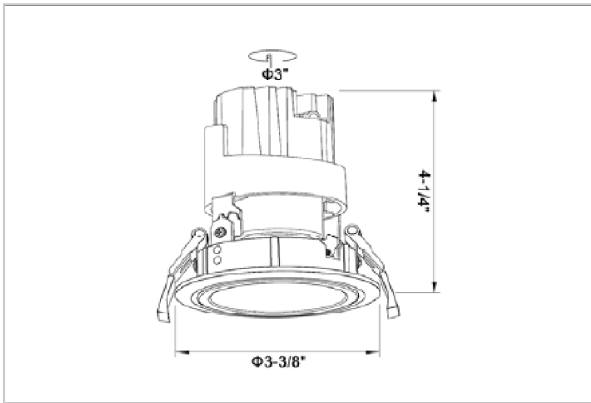

Glint Down Lights

ITEM SKU#: 662187495071

Product Code : IK-RGLINTDL-15W-35K-WH-90C-38D

Voltage	100 - 277 V AC, 50-60 Hz
Lumen Output	1275lm
Power	15W
Efficacy	85lm/w
CCT	3500K
CRI	>90
Beam Angle	38°
Light Distribution	Flood
LED Type	COB
LED Light Source	Osram SOLERIQ S 19
Start Time	Instant
Driver	Stand Alone (included)
Operating Position	Swiveling Type
Dimming	On-Off / Triac / 0-10 V
Construction	Round
Mounting Type	Recessed
Heads	Single Head
Body Material	Aluminium Die cast
Finish	White
Height	4-1/4"
Diameter	3-3/8"
Cut Out	3"
Optics	Darklight Technology Black, Silver
Application Area	Guest Room, Corridor, Restaurant, Meeting Room Club, Hall, Hotel Entrance

Beam Spread (Options)

Spot 15°		Medium 24°		Flood 38°	
ft	Ø	ft	Ø	ft	Ø
3.0	0.72	3.0	1.41	3.0	2.03
9.0	2.15	9.0	4.22	9.0	6.09
15.0	3.58	15.0	7.04	15.0	10.15

Glint, a circular shaped LED downlight made of aluminum die cast with high quality powder coated luminaire housing and optimum heat sink. Specular reflector & power grid / global connectors available with isolated LED Driver using Ultra bright OSRAM COB.