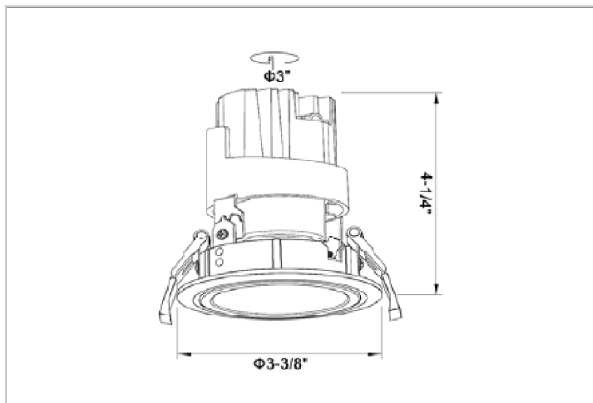

Glint Down Lights

ITEM SKU#: 662187495064

Product Code : IK-RGLINTDL-15W-30K-WH-90C-38D

Voltage	100 - 277 V AC, 50-60 Hz
Lumen Output	1275lm
Power	15W
Efficacy	85lm/w
CCT	3000K
CRI	>90
Beam Angle	38°
Light Distribution	Flood
LED Type	COB
LED Light Source	Osram SOLERIQ S 19
Start Time	Instant
Driver	Stand Alone (included)
Operating Position	Swiveling Type
Dimming	On-Off / Triac / 0-10 V
Construction	Round
Mounting Type	Recessed
Heads	Single Head
Body Material	Aluminium Die cast
Finish	White
Height	4-1/4"
Diameter	3-3/8"
Cut Out	3"
Optics	Darklight Technology Black, Silver
Application Area	Guest Room, Corridor, Restaurant, Meeting Room Club, Hall, Hotel Entrance

Beam Spread (Options)

Spot 15°		Medium 24°		Flood 38°	
ft	Ø	ft	Ø	ft	Ø
3.0	0.72	3.0	1.41	3.0	2.03
9.0	2.15	9.0	4.22	9.0	6.09
15.0	3.58	15.0	7.04	15.0	10.15

Glint, a circular shaped LED downlight made of aluminum die cast with high quality powder coated luminaire housing and optimum heat sink. Specular reflector & power grid / global connectors available with isolated LED Driver using Ultra bright OSRAM COB.