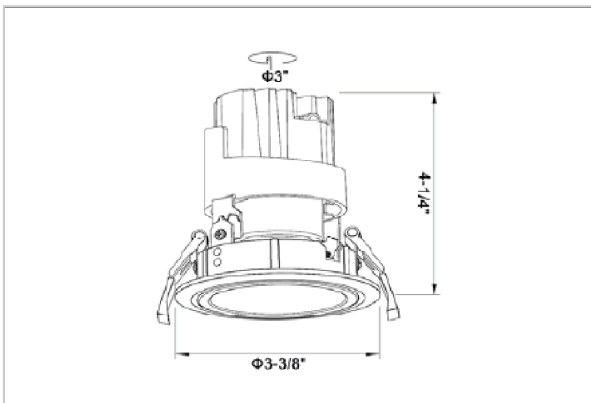

Glint Down Lights

ITEM SKU#: 662187495040

Product Code : IK-RGLINTDL-15W-40K-WH-90C-24D

Voltage	100 - 277 V AC, 50-60 Hz
Lumen Output	1275lm
Power	15W
Efficacy	85lm/w
CCT	4000K
CRI	>90
Beam Angle	24°
Light Distribution	Medium
LED Type	COB
LED Light Source	Osram SOLERIQ S 19
Start Time	Instant
Driver	Stand Alone (included)
Operating Position	Swiveling Type
Dimming	On-Off / Triac / 0-10 V
Construction	Round
Mounting Type	Recessed
Heads	Single Head
Body Material	Aluminium Die cast
Finish	White
Height	4-1/4"
Diameter	3-3/8"
Cut Out	3"
Optics	Darklight Technology Black, Silver
Application Area	Guest Room, Corridor, Restaurant, Meeting Room Club, Hall, Hotel Entrance

Beam Spread (Options)

Spot	15°		Medium 24°		Flood 38°	
	ft	Ø	ft	Ø	ft	Ø
3.0	0.72	3.0	1.41	3.0	2.03	
9.0	2.15	9.0	4.22	9.0	6.09	
15.0	3.58	15.0	7.04	15.0	10.15	

Glint, a circular shaped LED downlight made of aluminum die cast with high quality powder coated luminaire housing and optimum heat sink. Specular reflector & power grid / global connectors available with isolated LED Driver using Ultra bright OSRAM COB.