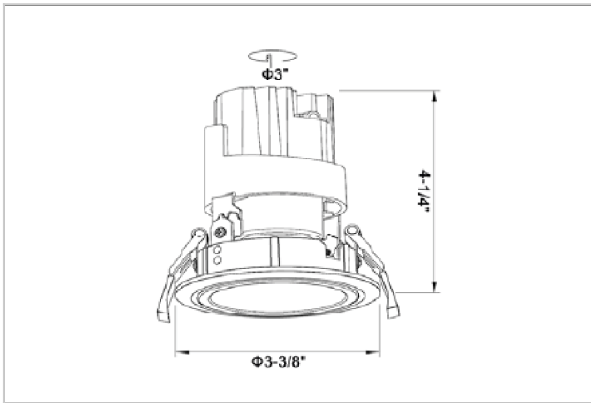

Glint Down Lights

ITEM SKU#: 662187495033

Product Code : IK-RGLINTDL-15W-35K-WH-90C-24D

Voltage	100 - 277 V AC, 50-60 Hz
Lumen Output	1275lm
Power	15W
Efficacy	85lm/w
CCT	3500K
CRI	>90
Beam Angle	24°
Light Distribution	Medium
LED Type	COB
LED Light Source	Osram SOLERIQ S 19
Start Time	Instant
Driver	Stand Alone (included)
Operating Position	Swiveling Type
Dimming	On-Off / Triac / 0-10 V
Construction	Round
Mounting Type	Recessed
Heads	Single Head
Body Material	Aluminium Die cast
Finish	White
Height	4-1/4"
Diameter	3-3/8"
Cut Out	3"
Optics	Darklight Technology Black, Silver
Application Area	Guest Room, Corridor, Restaurant, Meeting Room Club, Hall, Hotel Entrance

Beam Spread (Options)

Spot 15°		Medium 24°		Flood 38°	
ft	Ø	ft	Ø	ft	Ø
3.0	0.72	3.0	1.41	3.0	2.03
9.0	2.15	9.0	4.22	9.0	6.09
15.0	3.58	15.0	7.04	15.0	10.15

Glint, a circular shaped LED downlight made of aluminum die cast with high quality powder coated luminaire housing and optimum heat sink. Specular reflector & power grid / global connectors available with isolated LED Driver using Ultra bright OSRAM COB.