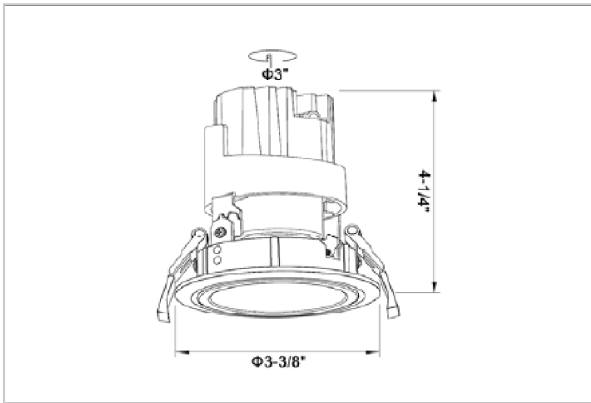

## Product Code : IK-RGLINTDL-15W-35K-WH-90C-24D

Voltage	100 - 277 V AC, 50-60 Hz
Lumen Output	1275lm
Power	15W
Efficacy	85lm/w
CCT	3500K
CRI	>90
Beam Angle	24°
Light Distribution	Medium
LED Type	COB
LED Light Source	Osram SOLERIQ S 19
Start Time	Instant
Driver	Stand Alone (included)
Operating Position	Swiveling Type
Dimming	On-Off / Triac / 0-10 V
Construction	Round
Mounting Type	Recessed
Heads	Single Head
Body Material	Aluminium Die cast
Finish	White
Height	4-1/4"
Diameter	3-3/8"
Cut Out	3"
Optics	Darklight Technology Black, Silver
Application Area	Guest Room, Corridor, Restaurant, Meeting Room Club, Hall, Hotel Entrance

### Beam Spread (Options)

Spot	15°		Medium 24°		Flood 38°	
	ft	Ø	ft	Ø	ft	Ø
3.0	0.72	3.0	1.41	3.0	2.03	
9.0	2.15	9.0	4.22	9.0	6.09	
15.0	3.58	15.0	7.04	15.0	10.15	

Glint, a circular shaped LED downlight made of aluminum die cast with high quality powder coated luminaire housing and optimum heat sink. Specular reflector & power grid / global connectors available with isolated LED Driver using Ultra bright OSRAM COB.