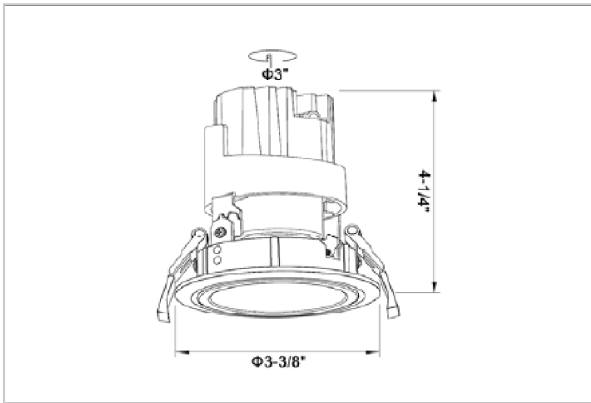

Glint Down Lights

ITEM SKU#: 662187495019

Product Code : IK-RGLINTDL-15W-27K-WH-90C-24D

Voltage	100 - 277 V AC, 50-60 Hz
Lumen Output	1275lm
Power	15W
Efficacy	85lm/w
CCT	2700K
CRI	>90
Beam Angle	24°
Light Distribution	Medium
LED Type	COB
LED Light Source	Osram SOLERIQ S 19
Start Time	Instant
Driver	Stand Alone (included)
Operating Position	Swiveling Type
Dimming	On-Off / Triac / 0-10 V
Construction	Round
Mounting Type	Recessed
Heads	Single Head
Body Material	Aluminium Die cast
Finish	White
Height	4-1/4"
Diameter	3-3/8"
Cut Out	3"
Optics	Darklight Technology Black, Silver
Application Area	Guest Room, Corridor, Restaurant, Meeting Room Club, Hall, Hotel Entrance

Beam Spread (Options)

Spot 15°		Medium 24°		Flood 38°	
ft	Ø	ft	Ø	ft	Ø
3.0	0.72	3.0	1.41	3.0	2.03
9.0	2.15	9.0	4.22	9.0	6.09
15.0	3.58	15.0	7.04	15.0	10.15

Glint, a circular shaped LED downlight made of aluminum die cast with high quality powder coated luminaire housing and optimum heat sink. Specular reflector & power grid / global connectors available with isolated LED Driver using Ultra bright OSRAM COB.