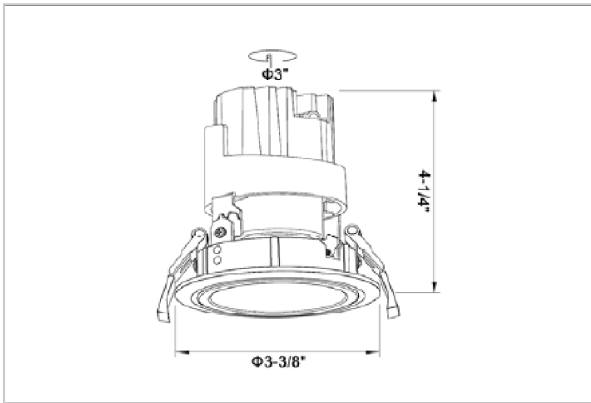

## Product Code : IK-RGLINTDL-8W-35K-WH-90C-38D

Voltage	100 - 277 V AC, 50-60 Hz
Lumen Output	680lm
Power	8W
Efficacy	85lm/w
CCT	3500K
CRI	>90
Beam Angle	38°
Light Distribution	Flood
LED Type	COB
LED Light Source	Osram SOLERIQ S 19
Start Time	Instant
Driver	Stand Alone (included)
Operating Position	Swiveling Type
Dimming	On-Off / Triac / 0-10 V
Construction	Round
Mounting Type	Recessed
Heads	Single Head
Body Material	Aluminium Die cast
Finish	White
Height	4-1/4"
Diameter	3-3/8"
Cut Out	3"
Optics	Darklight Technology Black, Silver
Application Area	Guest Room, Corridor, Restaurant, Meeting Room Club, Hall, Hotel Entrance

### Beam Spread (Options)

Spot 15°		Medium 24°		Flood 38°	
ft	Ø	ft	Ø	ft	Ø
3.0	0.72	3.0	1.41	3.0	2.03
9.0	2.15	9.0	4.22	9.0	6.09
15.0	3.58	15.0	7.04	15.0	10.15

Glint, a circular shaped LED downlight made of aluminum die cast with high quality powder coated luminaire housing and optimum heat sink. Specular reflector & power grid /global connectors available with isolated LED Driver using Ultra bright OSRAM COB.