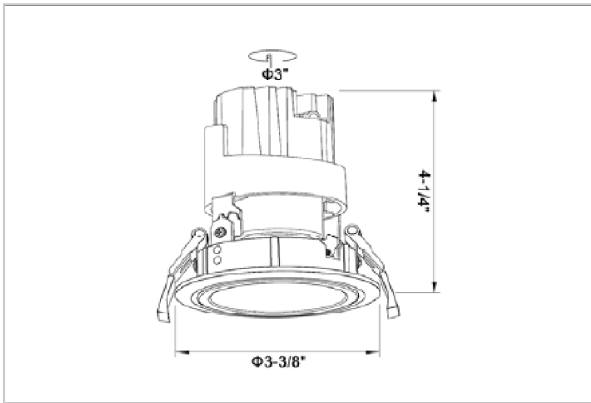

Glint Down Lights

ITEM SKU#: 662187494883

Product Code : IK-RGLINTDL-8W-35K-WH-90C-24D

Voltage	100 - 277 V AC, 50-60 Hz
Lumen Output	680lm
Power	8W
Efficacy	85lm/w
CCT	3500K
CRI	>90
Beam Angle	24°
Light Distribution	Medium
LED Type	COB
LED Light Source	Osram SOLERIQ S 19
Start Time	Instant
Driver	Stand Alone (included)
Operating Position	Swiveling Type
Dimming	On-Off / Triac / 0-10 V
Construction	Round
Mounting Type	Recessed
Heads	Single Head
Body Material	Aluminium Die cast
Finish	White
Height	4-1/4"
Diameter	3-3/8"
Cut Out	3"
Optics	Darklight Technology Black, Silver
Application Area	Guest Room, Corridor, Restaurant, Meeting Room Club, Hall, Hotel Entrance

Beam Spread (Options)

Spot	15°	Medium	24°	Flood	38°
ft	Ø	ft	Ø	ft	Ø
3.0	0.72	3.0	1.41	3.0	2.03
9.0	2.15	9.0	4.22	9.0	6.09
15.0	3.58	15.0	7.04	15.0	10.15

Glint, a circular shaped LED downlight made of aluminum die cast with high quality powder coated luminaire housing and optimum heat sink. Specular reflector & power grid / global connectors available with isolated LED Driver using Ultra bright OSRAM COB.