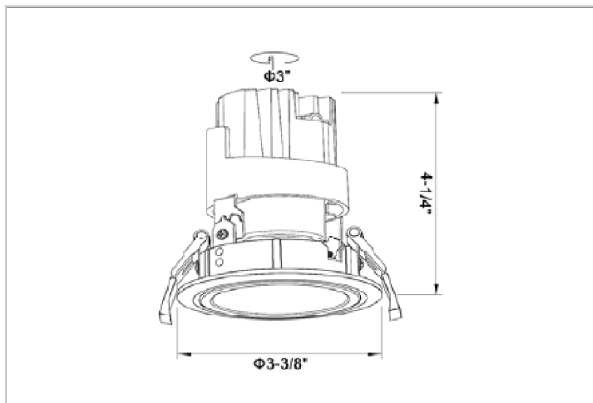

Glint Down Lights

ITEM SKU#: 662187494876

Product Code : IK-RGLINTDL-8W-30K-WH-90C-24D

Voltage	100 - 277 V AC, 50-60 Hz
Lumen Output	680lm
Power	8W
Efficacy	85lm/w
CCT	3000K
CRI	>90
Beam Angle	24°
Light Distribution	Medium
LED Type	COB
LED Light Source	Osram SOLERIQ S 19
Start Time	Instant
Driver	Stand Alone (included)
Operating Position	Swiveling Type
Dimming	On-Off / Triac / 0-10 V
Construction	Round
Mounting Type	Recessed
Heads	Single Head
Body Material	Aluminium Die cast
Finish	White
Height	4-1/4"
Diameter	3-3/8"
Cut Out	3"
Optics	Darklight Technology Black, Silver
Application Area	Guest Room, Corridor, Restaurant, Meeting Room Club, Hall, Hotel Entrance

Beam Spread (Options)

Spot 15°		Medium 24°		Flood 38°	
ft	Ø	ft	Ø	ft	Ø
3.0	0.72	3.0	1.41	3.0	2.03
9.0	2.15	9.0	4.22	9.0	6.09
15.0	3.58	15.0	7.04	15.0	10.15

Glint, a circular shaped LED downlight made of aluminum die cast with high quality powder coated luminaire housing and optimum heat sink. Specular reflector & power grid / global connectors available with isolated LED Driver using Ultra bright OSRAM COB.