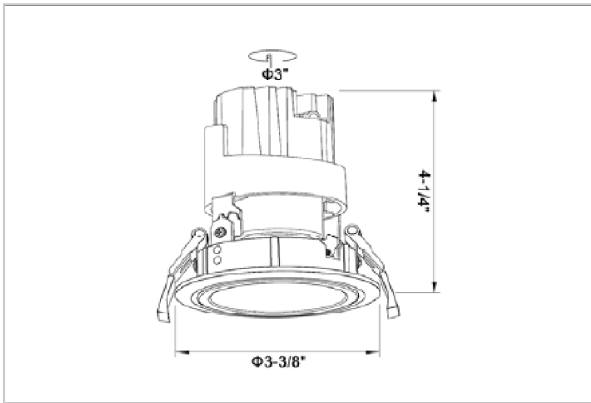

Glint Down Lights

ITEM SKU#: 662187494876

Product Code : IK-RGLINTDL-8W-30K-WH-90C-24D

Voltage	100 - 277 V AC, 50-60 Hz
Lumen Output	680lm
Power	8W
Efficacy	85lm/w
CCT	3000K
CRI	>90
Beam Angle	24°
Light Distribution	Medium
LED Type	COB
LED Light Source	Osram SOLERIQ S 19
Start Time	Instant
Driver	Stand Alone (included)
Operating Position	Swiveling Type
Dimming	On-Off / Triac / 0-10 V
Construction	Round
Mounting Type	Recessed
Heads	Single Head
Body Material	Aluminium Die cast
Finish	White
Height	4-1/4"
Diameter	3-3/8"
Cut Out	3"
Optics	Darklight Technology Black, Silver
Application Area	Guest Room, Corridor, Restaurant, Meeting Room Club, Hall, Hotel Entrance

Beam Spread (Options)

Spot 15°		Medium 24°		Flood 38°	
ft	Ø	ft	Ø	ft	Ø
3.0	0.72	3.0	1.41	3.0	2.03
9.0	2.15	9.0	4.22	9.0	6.09
15.0	3.58	15.0	7.04	15.0	10.15

Glint, a circular shaped LED downlight made of aluminum die cast with high quality powder coated luminaire housing and optimum heat sink. Specular reflector & power grid / global connectors available with isolated LED Driver using Ultra bright OSRAM COB.