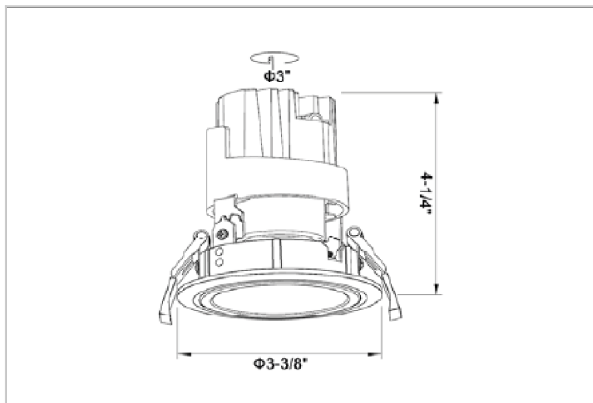

## Product Code : IK-RGLINTDL-8W-35K-WH-90C-15D

Voltage	100 - 277 V AC, 50-60 Hz
Lumen Output	680lm
Power	8W
Efficacy	85lm/w
CCT	3500K
CRI	>90
Beam Angle	15°
Light Distribution	Spot
LED Type	COB
LED Light Source	Osram SOLERIQ S 19
Start Time	Instant
Driver	Stand Alone (included)
Operating Position	Swiveling Type
Dimming	On-Off / Triac / 0-10 V
Construction	Round
Mounting Type	Recessed
Heads	Single Head
Body Material	Aluminium Die cast
Finish	White
Height	4-1/4"
Diameter	3-3/8"
Cut Out	3"
Optics	Darklight Technology Black, Silver
Application Area	Guest Room, Corridor, Restaurant, Meeting Room Club, Hall, Hotel Entrance

### Beam Spread (Options)

Spot 15°		Medium 24°		Flood 38°	
ft	Ø	ft	Ø	ft	Ø
3.0	0.72	3.0	1.41	3.0	2.03
9.0	2.15	9.0	4.22	9.0	6.09
15.0	3.58	15.0	7.04	15.0	10.15

Glint, a circular shaped LED downlight made of aluminum die cast with high quality powder coated luminaire housing and optimum heat sink. Specular reflector & power grid / global connectors available with isolated LED Driver using Ultra bright OSRAM COB.