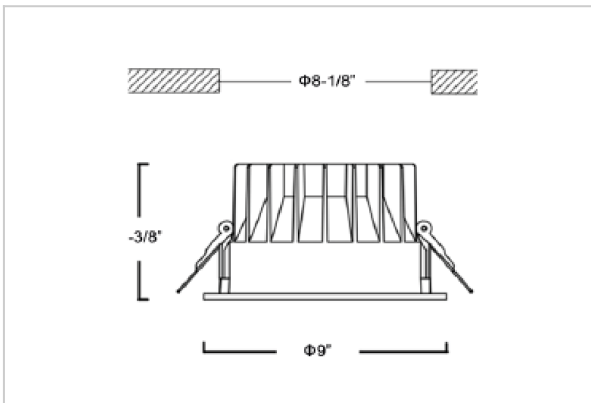

## Product Code : IK-RGLIMDL-40W-40K-BL-90C-60D

Voltage	100 - 277 V AC, 50-60 Hz
Lumen Output	3600lm
Power	40W
Efficacy	90lm/w
CCT	4000K
CRI	>90
Beam Angle	60°
Light Distribution	Wide flood
LED Light Source	Osram SOLERIQ S 19
Start Time	Instant
Driver	Stand Alone (included)
Operating Position	Non - Swiveling Type
Dimming	On-Off / Triac / 0-10 V
Construction	Round
Mounting Type	Recessed
Heads	Single Head
Finish	Black
Height	4-3/8"
Diameter	9"
Cut Out	8-1/8"
Optics	Darklight Technology Black, Silver
IP Rating	-
Application Area	Outdoor Corridor, Bathroom, Eave.

### Beam Spread (Option)

Wide Flood	60°
ft	Ø
3.0	3.15
9.0	9.45
15.0	15.75

Glim, a round shaped LED downlight made of aluminum die cast with high quality powder coated luminaire housing and optimum heat sink. Specular reflector & power grid /global connectors available with isolated LED Driver using Ultra bright OSRAM COB.