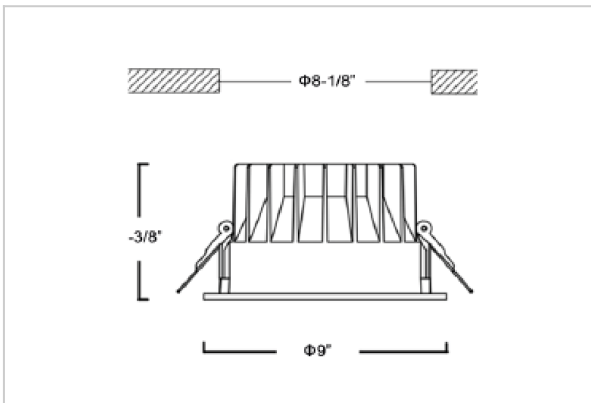

Glim Down Lights

ITEM SKU#: 662187494678

Product Code : IK-RGLIMDL-40W-40K-BL-90C-60D

Voltage	100 - 277 V AC, 50-60 Hz
Lumen Output	3600lm
Power	40W
Efficacy	90lm/w
CCT	4000K
CRI	>90
Beam Angle	60°
Light Distribution	Wide flood
LED Light Source	Osram SOLERIQ S 19
Start Time	Instant
Driver	Stand Alone (included)
Operating Position	Non - Swiveling Type
Dimming	On-Off / Triac / 0-10 V
Construction	Round
Mounting Type	Recessed
Heads	Single Head
Finish	Black
Height	4-3/8"
Diameter	9"
Cut Out	8-1/8"
Optics	Darklight Technology Black, Silver
IP Rating	-
Application Area	Outdoor Corridor, Bathroom, Eave.

Beam Spread (Option)

Wide Flood	60°
ft	Ø
3.0	3.15
9.0	9.45
15.0	15.75

Glim, a round shaped LED downlight made of aluminum die cast with high quality powder coated luminaire housing and optimum heat sink. Specular reflector & power grid /global connectors available with isolated LED Driver using Ultra bright OSRAM COB.