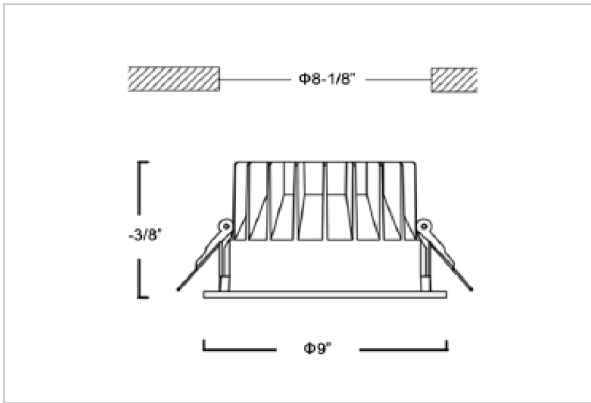

## Product Code : IK-RGLIMDL-40W-35K-BL-90C-60D

Voltage	100 - 277 V AC, 50-60 Hz
Lumen Output	3600lm
Power	40W
Efficacy	90lm/w
CCT	3500K
CRI	>90
Beam Angle	60°
Light Distribution	Wide flood
LED Light Source	Osram SOLERIQ S 19
Start Time	Instant
Driver	Stand Alone (included)
Operating Position	Non - Swiveling Type
Dimming	On-Off / Triac / 0-10 V
Construction	Round
Mounting Type	Recessed
Heads	Single Head
Finish	Black
Height	4-3/8"
Diameter	9"
Cut Out	8-1/8"
Optics	Darklight Technology Black, Silver
IP Rating	-
Application Area	Outdoor Corridor, Bathroom, Eave.

### Beam Spread (Option)

Wide Flood	60°
ft	Ø
3.0	3.15
9.0	9.45
15.0	15.75

Glim, a round shaped LED downlight made of aluminum die cast with high quality powder coated luminaire housing and optimum heat sink. Specular reflector & power grid /global connectors available with isolated LED Driver using Ultra bright OSRAM COB.