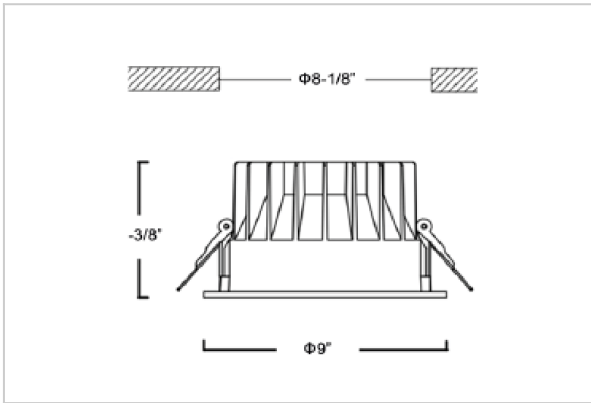

Glim Down Lights

ITEM SKU#: 662187494647

Product Code : IK-RGLIMDL-40W-27K-BL-90C-60D

Voltage	100 - 277 V AC, 50-60 Hz
Lumen Output	3600lm
Power	40W
Efficacy	90lm/w
CCT	2700K
CRI	>90
Beam Angle	60°
Light Distribution	Wide flood
LED Light Source	Osram SOLERIQ S 19
Start Time	Instant
Driver	Stand Alone (included)
Operating Position	Non - Swiveling Type
Dimming	On-Off / Triac / 0-10 V
Construction	Round
Mounting Type	Recessed
Heads	Single Head
Finish	Black
Height	4-3/8"
Diameter	9"
Cut Out	8-1/8"
Optics	Darklight Technology Black, Silver
IP Rating	-
Application Area	Outdoor Corridor, Bathroom, Eave.

Beam Spread (Option)

Wide Flood	60°
ft	Ø
3.0	3.15
9.0	9.45
15.0	15.75

Glim, a round shaped LED downlight made of aluminum die cast with high quality powder coated luminaire housing and optimum heat sink. Specular reflector & power grid /global connectors available with isolated LED Driver using Ultra bright OSRAM COB.