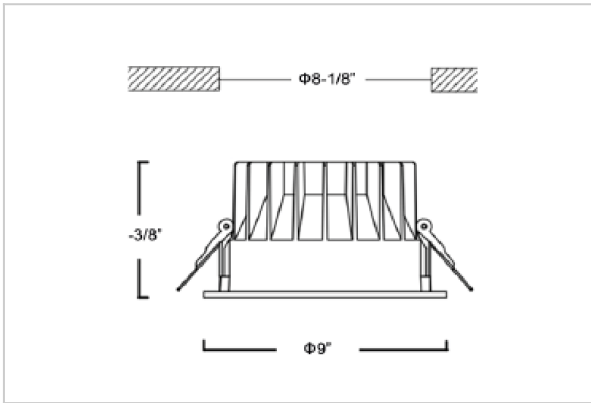

## Product Code : IK-RGLIMDL-40W-27K-BL-90C-60D

Voltage	100 - 277 V AC, 50-60 Hz
Lumen Output	3600lm
Power	40W
Efficacy	90lm/w
CCT	2700K
CRI	>90
Beam Angle	60°
Light Distribution	Wide flood
LED Light Source	Osram SOLERIQ S 19
Start Time	Instant
Driver	Stand Alone (included)
Operating Position	Non - Swiveling Type
Dimming	On-Off / Triac / 0-10 V
Construction	Round
Mounting Type	Recessed
Heads	Single Head
Finish	Black
Height	4-3/8"
Diameter	9"
Cut Out	8-1/8"
Optics	Darklight Technology Black, Silver
IP Rating	-
Application Area	Outdoor Corridor, Bathroom, Eave.

### Beam Spread (Option)

Wide Flood	60°
ft	Ø
3.0	3.15
9.0	9.45
15.0	15.75

Glim, a round shaped LED downlight made of aluminum die cast with high quality powder coated luminaire housing and optimum heat sink. Specular reflector & power grid /global connectors available with isolated LED Driver using Ultra bright OSRAM COB.