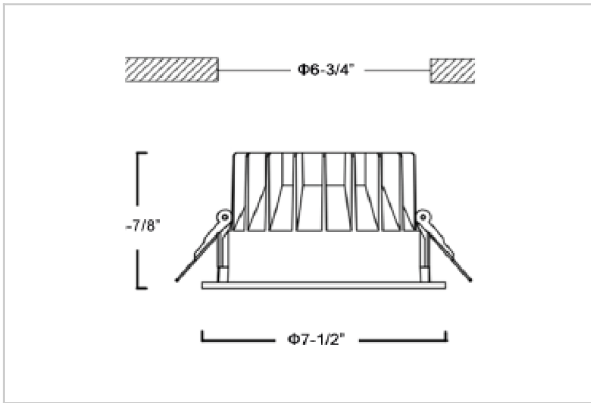

Glim Down Lights

ITEM SKU#: 662187494630

Product Code : IK-RGLIMDL-30W-40K-BL-90C-60D

Voltage	100 - 277 V AC, 50-60 Hz
Lumen Output	2700lm
Power	30W
Efficacy	90lm/w
CCT	4000K
CRI	>90
Beam Angle	60°
Light Distribution	Wide flood
LED Light Source	Osram SOLERIQ S 19
Start Time	Instant
Driver	Stand Alone (included)
Operating Position	Non - Swiveling Type
Dimming	On-Off / Triac / 0-10 V
Construction	Round
Mounting Type	Recessed
Heads	Single Head
Finish	Black
Height	3-7/8"
Diameter	7-1/2"
Cut Out	6-3/4"
Optics	Darklight Technology Black, Silver
IP Rating	-
Application Area	Outdoor Corridor, Bathroom, Eave.

Beam Spread (Option)

Wide Flood	60°
ft	Ø
3.0	3.15
9.0	9.45
15.0	15.75

Glim, a round shaped LED downlight made of aluminum die cast with high quality powder coated luminaire housing and optimum heat sink. Specular reflector & power grid /global connectors available with isolated LED Driver using Ultra bright OSRAM COB.