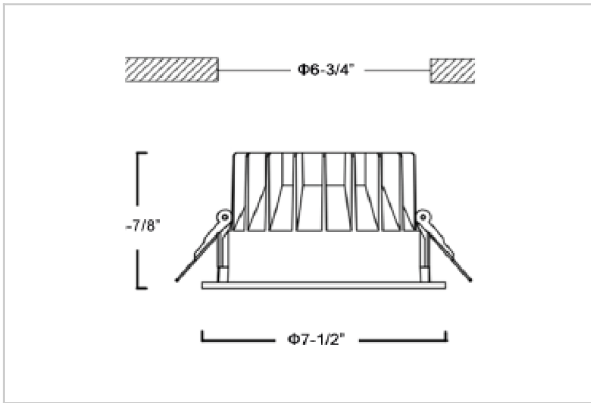

## Product Code : IK-RGLIMDL-30W-35K-BL-90C-60D

Voltage	100 - 277 V AC, 50-60 Hz
Lumen Output	2700lm
Power	30W
Efficacy	90lm/w
CCT	3500K
CRI	>90
Beam Angle	60°
Light Distribution	Wide flood
LED Light Source	Osram SOLERIQ S 19
Start Time	Instant
Driver	Stand Alone (included)
Operating Position	Non - Swiveling Type
Dimming	On-Off / Triac / 0-10 V
Construction	Round
Mounting Type	Recessed
Heads	Single Head
Finish	Black
Height	3-7/8"
Diameter	7-1/2"
Cut Out	6-3/4"
Optics	Darklight Technology Black, Silver
IP Rating	-
Application Area	Outdoor Corridor, Bathroom, Eave.

### Beam Spread (Option)

Wide Flood	60°
ft	Ø
3.0	3.15
9.0	9.45
15.0	15.75

Glim, a round shaped LED downlight made of aluminum die cast with high quality powder coated luminaire housing and optimum heat sink. Specular reflector & power grid /global connectors available with isolated LED Driver using Ultra bright OSRAM COB.