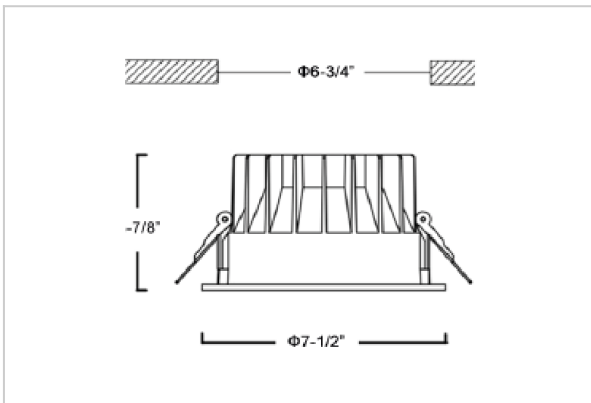

Glim Down Lights

ITEM SKU#: 662187494623

Product Code : IK-RGLIMDL-30W-35K-BL-90C-60D

Voltage	100 - 277 V AC, 50-60 Hz
Lumen Output	2700lm
Power	30W
Efficacy	90lm/w
CCT	3500K
CRI	>90
Beam Angle	60°
Light Distribution	Wide flood
LED Light Source	Osram SOLERIQ S 19
Start Time	Instant
Driver	Stand Alone (included)
Operating Position	Non - Swiveling Type
Dimming	On-Off / Triac / 0-10 V
Construction	Round
Mounting Type	Recessed
Heads	Single Head
Finish	Black
Height	3-7/8"
Diameter	7-1/2"
Cut Out	6-3/4"
Optics	Darklight Technology Black, Silver
IP Rating	-
Application Area	Outdoor Corridor, Bathroom, Eave.

Beam Spread (Option)

Wide Flood	60°
ft	Ø
3.0	3.15
9.0	9.45
15.0	15.75

Glim, a round shaped LED downlight made of aluminum die cast with high quality powder coated luminaire housing and optimum heat sink. Specular reflector & power grid /global connectors available with isolated LED Driver using Ultra bright OSRAM COB.