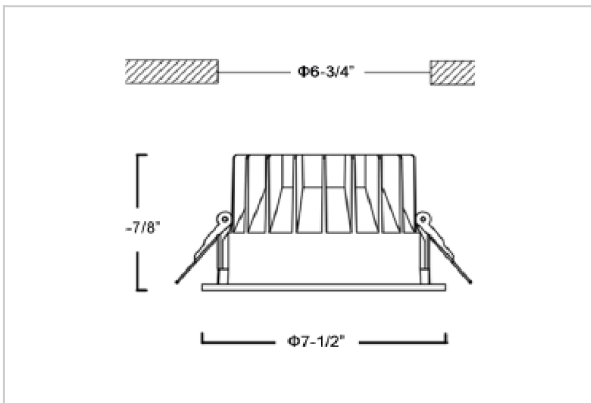

Glim Down Lights

ITEM SKU#: 662187494616

Product Code : IK-RGLIMDL-30W-30K-BL-90C-60D

Voltage	100 - 277 V AC, 50-60 Hz
Lumen Output	2700lm
Power	30W
Efficacy	90lm/w
CCT	3000K
CRI	>90
Beam Angle	60°
Light Distribution	Wide flood
LED Light Source	Osram SOLERIQ S 19
Start Time	Instant
Driver	Stand Alone (included)
Operating Position	Non - Swiveling Type
Dimming	On-Off / Triac / 0-10 V
Construction	Round
Mounting Type	Recessed
Heads	Single Head
Finish	Black
Height	3-7/8"
Diameter	7-1/2"
Cut Out	6-3/4"
Optics	Darklight Technology Black, Silver
IP Rating	-
Application Area	Outdoor Corridor, Bathroom, Eave.

Beam Spread (Option)

Wide Flood	60°
ft	Ø
3.0	3.15
9.0	9.45
15.0	15.75

Glim, a round shaped LED downlight made of aluminum die cast with high quality powder coated luminaire housing and optimum heat sink. Specular reflector & power grid /global connectors available with isolated LED Driver using Ultra bright OSRAM COB.