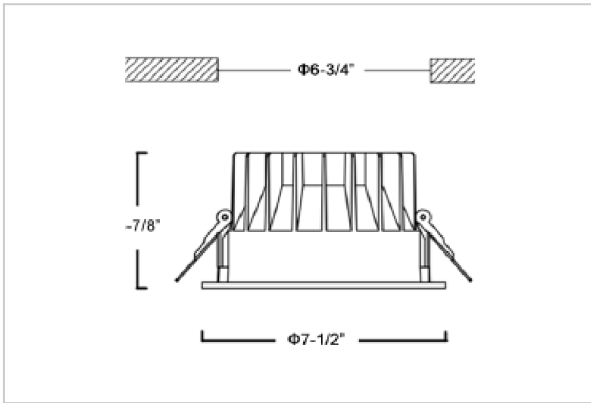

Glim Down Lights

ITEM SKU#: 662187494616

Product Code : IK-RGLIMDL-30W-30K-BL-90C-60D

Voltage	100 - 277 V AC, 50-60 Hz
Lumen Output	2700lm
Power	30W
Efficacy	90lm/w
CCT	3000K
CRI	>90
Beam Angle	60°
Light Distribution	Wide flood
LED Light Source	Osram SOLERIQ S 19
Start Time	Instant
Driver	Stand Alone (included)
Operating Position	Non - Swiveling Type
Dimming	On-Off / Triac / 0-10 V
Construction	Round
Mounting Type	Recessed
Heads	Single Head
Finish	Black
Height	3-7/8"
Diameter	7-1/2"
Cut Out	6-3/4"
Optics	Darklight Technology Black, Silver
IP Rating	-
Application Area	Outdoor Corridor, Bathroom, Eave.

Beam Spread (Option)

Wide Flood	60°
ft	Ø
3.0	3.15
9.0	9.45
15.0	15.75

Glim, a round shaped LED downlight made of aluminum die cast with high quality powder coated luminaire housing and optimum heat sink. Specular reflector & power grid / global connectors available with isolated LED Driver using Ultra bright OSRAM COB.