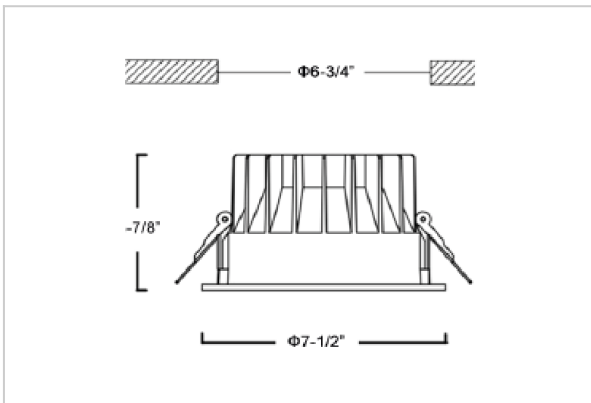

Glim Down Lights

ITEM SKU#: 662187494609

Product Code : IK-RGLIMDL-30W-27K-BL-90C-60D

Voltage	100 - 277 V AC, 50-60 Hz
Lumen Output	2700lm
Power	30W
Efficacy	90lm/w
CCT	2700K
CRI	>90
Beam Angle	60°
Light Distribution	Wide flood
LED Light Source	Osram SOLERIQ S 19
Start Time	Instant
Driver	Stand Alone (included)
Operating Position	Non - Swiveling Type
Dimming	On-Off / Triac / 0-10 V
Construction	Round
Mounting Type	Recessed
Heads	Single Head
Finish	Black
Height	3-7/8"
Diameter	7-1/2"
Cut Out	6-3/4"
Optics	Darklight Technology Black, Silver
IP Rating	-
Application Area	Outdoor Corridor, Bathroom, Eave.

Beam Spread (Option)

Wide Flood	60°
ft	Ø
3.0	3.15
9.0	9.45
15.0	15.75

Glim, a round shaped LED downlight made of aluminum die cast with high quality powder coated luminaire housing and optimum heat sink. Specular reflector & power grid /global connectors available with isolated LED Driver using Ultra bright OSRAM COB.