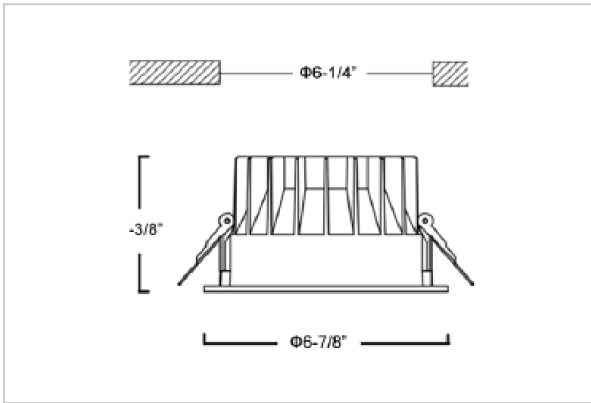

## Product Code : IK-RGLIMDL-20W-35K-BL-90C-60D

Voltage	100 - 277 V AC, 50-60 Hz
Lumen Output	1800lm
Power	20W
Efficacy	90lm/w
CCT	3500K
CRI	>90
Beam Angle	60°
Light Distribution	Wide flood
LED Light Source	Osram SOLERIQ S 19
Start Time	Instant
Driver	Stand Alone (included)
Operating Position	Non - Swiveling Type
Dimming	On-Off / Triac / 0-10 V
Construction	Round
Mounting Type	Recessed
Heads	Single Head
Finish	Black
Height	3-3/8"
Diameter	6-7/8"
Cut Out	6-1/4"
Optics	Darklight Technology Black, Silver
IP Rating	-
Application Area	Outdoor Corridor, Bathroom, Eave.

### Beam Spread (Option)

Wide Flood	60°
ft	Ø
3.0	3.15
9.0	9.45
15.0	15.75

Glim, a round shaped LED downlight made of aluminum die cast with high quality powder coated luminaire housing and optimum heat sink. Specular reflector & power grid /global connectors available with isolated LED Driver using Ultra bright OSRAM COB.