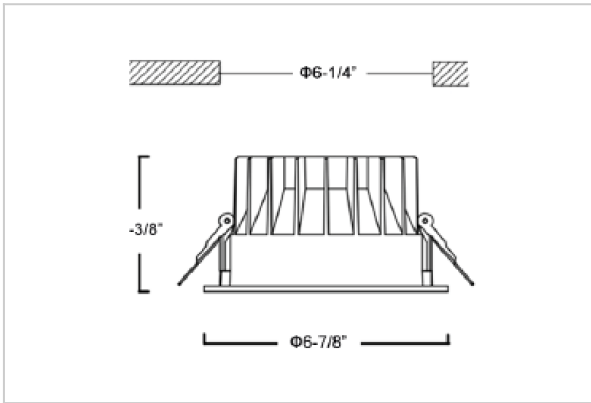

Glim Down Lights

ITEM SKU#: 662187494562

Product Code : IK-RGLIMDL-20W-27K-BL-90C-60D

Voltage	100 - 277 V AC, 50-60 Hz
Lumen Output	1800lm
Power	20W
Efficacy	90lm/w
CCT	2700K
CRI	>90
Beam Angle	60°
Light Distribution	Wide flood
LED Light Source	Osram SOLERIQ S 19
Start Time	Instant
Driver	Stand Alone (included)
Operating Position	Non - Swiveling Type
Dimming	On-Off / Triac / 0-10 V
Construction	Round
Mounting Type	Recessed
Heads	Single Head
Finish	Black
Height	3-3/8"
Diameter	6-7/8"
Cut Out	6-1/4"
Optics	Darklight Technology Black, Silver
IP Rating	-
Application Area	Outdoor Corridor, Bathroom, Eave.

Beam Spread (Option)

Wide Flood	60°
ft	Ø
3.0	3.15
9.0	9.45
15.0	15.75

Glim, a round shaped LED downlight made of aluminum die cast with high quality powder coated luminaire housing and optimum heat sink. Specular reflector & power grid /global connectors available with isolated LED Driver using Ultra bright OSRAM COB.