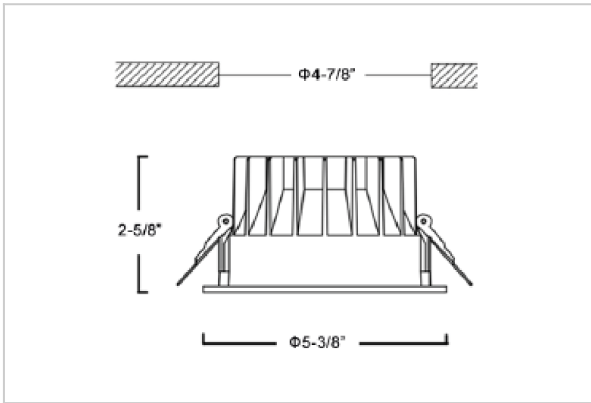

## Product Code : IK-RGLIMDL-15W-40K-BL-90C-60D

Voltage	100 - 277 V AC, 50-60 Hz
Lumen Output	1350lm
Power	15W
Efficacy	90lm/w
CCT	4000K
CRI	>90
Beam Angle	60°
Light Distribution	Wide flood
LED Light Source	Osram SOLERIQ S 19
Start Time	Instant
Driver	Stand Alone (included)
Operating Position	Non - Swiveling Type
Dimming	On-Off / Triac / 0-10 V
Construction	Round
Mounting Type	Recessed
Heads	Single Head
Finish	Black
Height	2-5/8"
Diameter	5-3/8"
Cut Out	4-7/8"
Optics	Darklight Technology Black, Silver
IP Rating	-
Application Area	Outdoor Corridor, Bathroom, Eave.

### Beam Spread (Option)

Wide Flood	60°
ft	Ø
3.0	3.15
9.0	9.45
15.0	15.75

Glim, a round shaped LED downlight made of aluminum die cast with high quality powder coated luminaire housing and optimum heat sink. Specular reflector & power grid /global connectors available with isolated LED Driver using Ultra bright OSRAM COB.