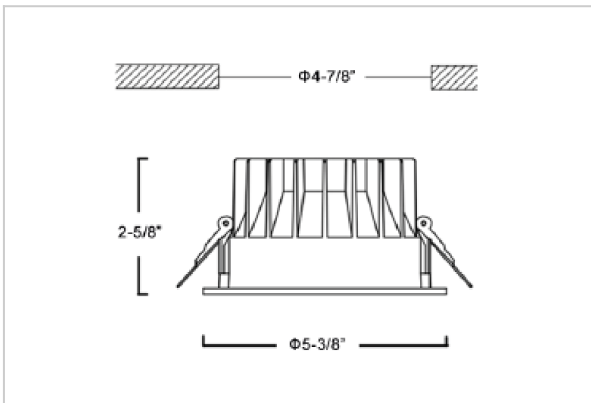

Glim Down Lights

ITEM SKU#: 662187494555

Product Code : IK-RGLIMDL-15W-40K-BL-90C-60D

Voltage	100 - 277 V AC, 50-60 Hz
Lumen Output	1350lm
Power	15W
Efficacy	90lm/w
CCT	4000K
CRI	>90
Beam Angle	60°
Light Distribution	Wide flood
LED Light Source	Osram SOLERIQ S 19
Start Time	Instant
Driver	Stand Alone (included)
Operating Position	Non - Swiveling Type
Dimming	On-Off / Triac / 0-10 V
Construction	Round
Mounting Type	Recessed
Heads	Single Head
Finish	Black
Height	2-5/8"
Diameter	5-3/8"
Cut Out	4-7/8"
Optics	Darklight Technology Black, Silver
IP Rating	-
Application Area	Outdoor Corridor, Bathroom, Eave.

Beam Spread (Option)

Wide Flood	60°
ft	Ø
3.0	3.15
9.0	9.45
15.0	15.75

Glim, a round shaped LED downlight made of aluminum die cast with high quality powder coated luminaire housing and optimum heat sink. Specular reflector & power grid / global connectors available with isolated LED Driver using Ultra bright OSRAM COB.