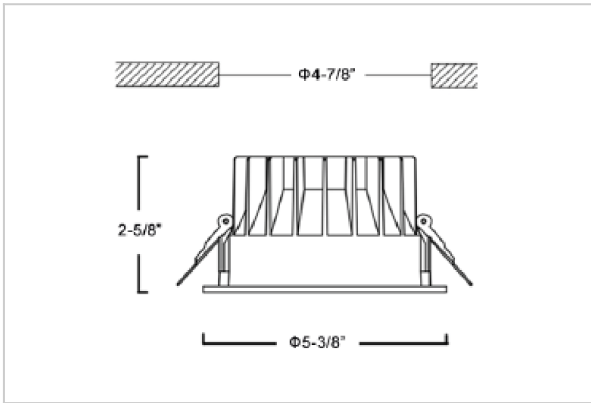

Glim Down Lights

ITEM SKU#: 662187494548

Product Code : IK-RGLIMDL-15W-35K-BL-90C-60D

Voltage	100 - 277 V AC, 50-60 Hz
Lumen Output	1350lm
Power	15W
Efficacy	90lm/w
CCT	3500K
CRI	>90
Beam Angle	60°
Light Distribution	Wide flood
LED Light Source	Osram SOLERIQ S 19
Start Time	Instant
Driver	Stand Alone (included)
Operating Position	Non - Swiveling Type
Dimming	On-Off / Triac / 0-10 V
Construction	Round
Mounting Type	Recessed
Heads	Single Head
Finish	Black
Height	2-5/8"
Diameter	5-3/8"
Cut Out	4-7/8"
Optics	Darklight Technology Black, Silver
IP Rating	-
Application Area	Outdoor Corridor, Bathroom, Eave.

Beam Spread (Option)

Wide Flood	60°
ft	Ø
3.0	3.15
9.0	9.45
15.0	15.75

Glim, a round shaped LED downlight made of aluminum die cast with high quality powder coated luminaire housing and optimum heat sink. Specular reflector & power grid /global connectors available with isolated LED Driver using Ultra bright OSRAM COB.