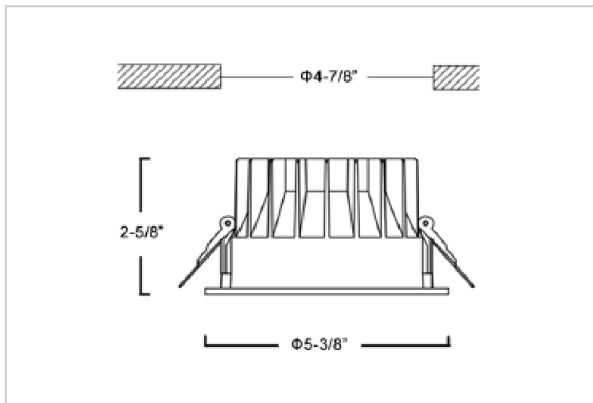

Glim Down Lights

ITEM SKU#: 662187494548

Product Code : IK-RGLIMDL-15W-35K-BL-90C-60D

Voltage	100 - 277 V AC, 50-60 Hz
Lumen Output	1350lm
Power	15W
Efficacy	90lm/w
CCT	3500K
CRI	>90
Beam Angle	60°
Light Distribution	Wide flood
LED Light Source	Osram SOLERIQ S 19
Start Time	Instant
Driver	Stand Alone (included)
Operating Position	Non - Swiveling Type
Dimming	On-Off / Triac / 0-10 V
Construction	Round
Mounting Type	Recessed
Heads	Single Head
Finish	Black
Height	2-5/8"
Diameter	5-3/8"
Cut Out	4-7/8"
Optics	Darklight Technology Black, Silver
IP Rating	-
Application Area	Outdoor Corridor, Bathroom, Eave.

Beam Spread (Option)

Wide Flood	60°
ft	Ø
3.0	3.15
9.0	9.45
15.0	15.75

Glim, a round shaped LED downlight made of aluminum die cast with high quality powder coated luminaire housing and optimum heat sink. Specular reflector & power grid /global connectors available with isolated LED Driver using Ultra bright OSRAM COB.