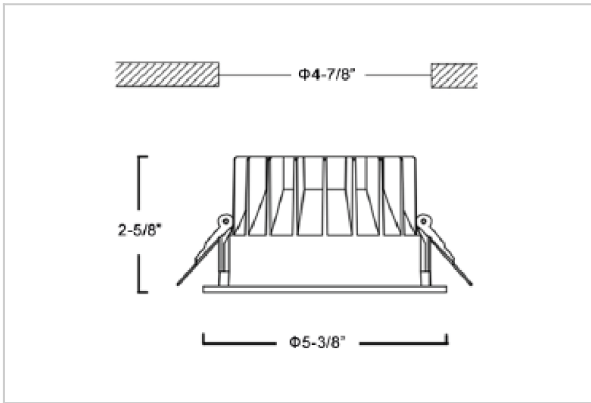

## Product Code : IK-RGLIMDL-15W-30K-BL-90C-60D

Voltage	100 - 277 V AC, 50-60 Hz
Lumen Output	1350lm
Power	15W
Efficacy	90lm/w
CCT	3000K
CRI	>90
Beam Angle	60°
Light Distribution	Wide flood
LED Light Source	Osram SOLERIQ S 19
Start Time	Instant
Driver	Stand Alone (included)
Operating Position	Non - Swiveling Type
Dimming	On-Off / Triac / 0-10 V
Construction	Round
Mounting Type	Recessed
Heads	Single Head
Finish	Black
Height	2-5/8"
Diameter	5-3/8"
Cut Out	4-7/8"
Optics	Darklight Technology Black, Silver
IP Rating	-
Application Area	Outdoor Corridor, Bathroom, Eave.

### Beam Spread (Option)

Wide Flood	60°
ft	Ø
3.0	3.15
9.0	9.45
15.0	15.75

Glim, a round shaped LED downlight made of aluminum die cast with high quality powder coated luminaire housing and optimum heat sink. Specular reflector & power grid /global connectors available with isolated LED Driver using Ultra bright OSRAM COB.