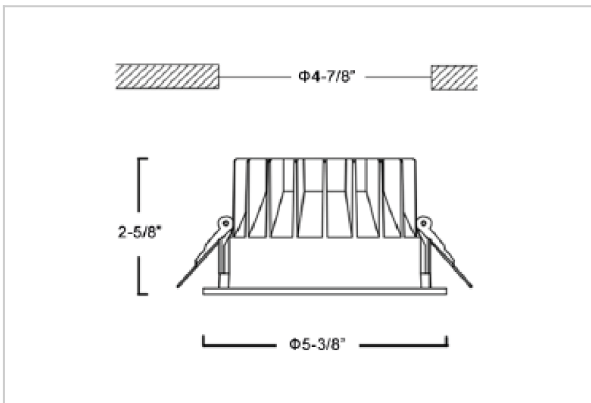

## Product Code : IK-RGLIMDL-15W-30K-BL-90C-60D

Voltage	100 - 277 V AC, 50-60 Hz
Lumen Output	1350lm
Power	15W
Efficacy	90lm/w
CCT	3000K
CRI	>90
Beam Angle	60°
Light Distribution	Wide flood
LED Light Source	Osram SOLERIQ S 19
Start Time	Instant
Driver	Stand Alone (included)
Operating Position	Non - Swiveling Type
Dimming	On-Off / Triac / 0-10 V
Construction	Round
Mounting Type	Recessed
Heads	Single Head
Finish	Black
Height	2-5/8"
Diameter	5-3/8"
Cut Out	4-7/8"
Optics	Darklight Technology Black, Silver
IP Rating	-
Application Area	Outdoor Corridor, Bathroom, Eave.

### Beam Spread (Option)

Wide Flood	60°
ft	Ø
3.0	3.15
9.0	9.45
15.0	15.75

Glim, a round shaped LED downlight made of aluminum die cast with high quality powder coated luminaire housing and optimum heat sink. Specular reflector & power grid /global connectors available with isolated LED Driver using Ultra bright OSRAM COB.