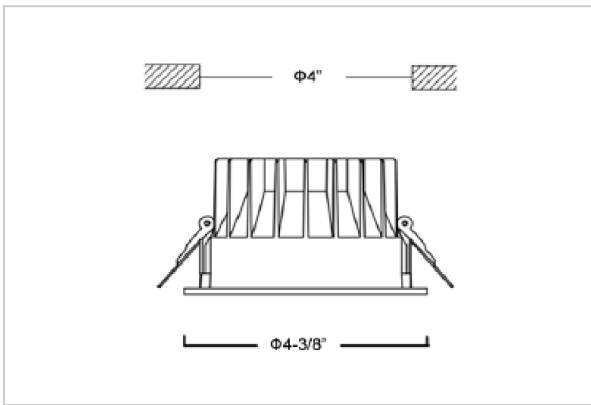

## Product Code : IK-RGLIMDL-12W-40K-BL-90C-60D

Voltage	100 - 277 V AC, 50-60 Hz
Lumen Output	1080lm
Power	12W
Efficacy	90lm/w
CCT	4000K
CRI	>90
Beam Angle	60°
Light Distribution	Wide flood
LED Light Source	Osram SOLERIQ S 19
Start Time	Instant
Driver	Stand Alone (included)
Operating Position	Non - Swiveling Type
Dimming	On-Off / Triac / 0-10 V
Construction	Round
Mounting Type	Recessed
Heads	Single Head
Finish	Black
Height	2-1/2"
Diameter	4-3/8"
Cut Out	4"
Optics	Darklight Technology Black, Silver
IP Rating	-
Application Area	Outdoor Corridor, Bathroom, Eave.

### Beam Spread (Option)

Wide Flood	60°
ft	Ø
3.0	3.15
9.0	9.45
15.0	15.75

Glim, a round shaped LED downlight made of aluminum die cast with high quality powder coated luminaire housing and optimum heat sink. Specular reflector & power grid /global connectors available with isolated LED Driver using Ultra bright OSRAM COB.