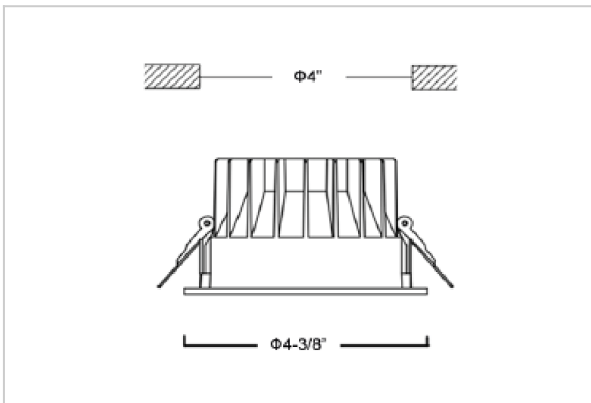

Glim Down Lights

ITEM SKU#: 662187494517

Product Code : IK-RGLIMDL-12W-40K-BL-90C-60D

Voltage	100 - 277 V AC, 50-60 Hz
Lumen Output	1080lm
Power	12W
Efficacy	90lm/w
CCT	4000K
CRI	>90
Beam Angle	60°
Light Distribution	Wide flood
LED Light Source	Osram SOLERIQ S 19
Start Time	Instant
Driver	Stand Alone (included)
Operating Position	Non - Swiveling Type
Dimming	On-Off / Triac / 0-10 V
Construction	Round
Mounting Type	Recessed
Heads	Single Head
Finish	Black
Height	2-1/2"
Diameter	4-3/8"
Cut Out	4"
Optics	Darklight Technology Black, Silver
IP Rating	-
Application Area	Outdoor Corridor, Bathroom, Eave.

Beam Spread (Option)

Wide Flood	60°
ft	Ø
3.0	3.15
9.0	9.45
15.0	15.75

Glim, a round shaped LED downlight made of aluminum die cast with high quality powder coated luminaire housing and optimum heat sink. Specular reflector & power grid /global connectors available with isolated LED Driver using Ultra bright OSRAM COB.