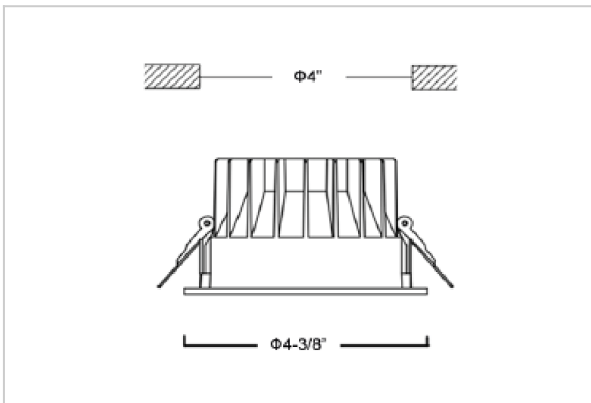

Glim Down Lights

ITEM SKU#: 662187494500

Product Code : IK-RGLIMDL-12W-35K-BL-90C-60D

Voltage	100 - 277 V AC, 50-60 Hz
Lumen Output	1080lm
Power	12W
Efficacy	90lm/w
CCT	3500K
CRI	>90
Beam Angle	60°
Light Distribution	Wide flood
LED Light Source	Osram SOLERIQ S 19
Start Time	Instant
Driver	Stand Alone (included)
Operating Position	Non - Swiveling Type
Dimming	On-Off / Triac / 0-10 V
Construction	Round
Mounting Type	Recessed
Heads	Single Head
Finish	Black
Height	2-1/2"
Diameter	4-3/8"
Cut Out	4"
Optics	Darklight Technology Black, Silver
IP Rating	-
Application Area	Outdoor Corridor, Bathroom, Eave.

Beam Spread (Option)

Wide Flood	60°
ft	Ø
3.0	3.15
9.0	9.45
15.0	15.75

Glim, a round shaped LED downlight made of aluminum die cast with high quality powder coated luminaire housing and optimum heat sink. Specular reflector & power grid /global connectors available with isolated LED Driver using Ultra bright OSRAM COB.