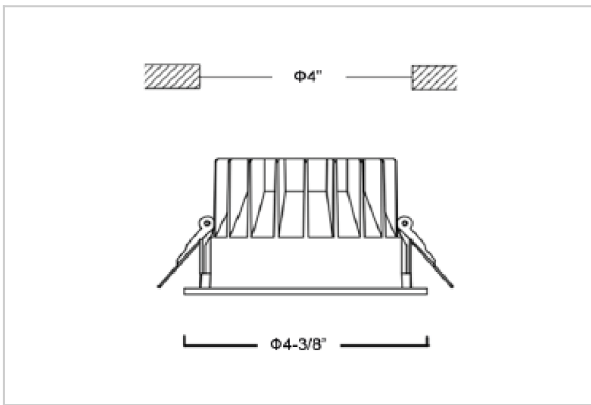

## Product Code : IK-RGLIMDL-12W-35K-BL-90C-60D

Voltage	100 - 277 V AC, 50-60 Hz
Lumen Output	1080lm
Power	12W
Efficacy	90lm/w
CCT	3500K
CRI	>90
Beam Angle	60°
Light Distribution	Wide flood
LED Light Source	Osram SOLERIQ S 19
Start Time	Instant
Driver	Stand Alone (included)
Operating Position	Non - Swiveling Type
Dimming	On-Off / Triac / 0-10 V
Construction	Round
Mounting Type	Recessed
Heads	Single Head
Finish	Black
Height	2-1/2"
Diameter	4-3/8"
Cut Out	4"
Optics	Darklight Technology Black, Silver
IP Rating	-
Application Area	Outdoor Corridor, Bathroom, Eave.

### Beam Spread (Option)

Wide Flood	60°
ft	Ø
3.0	3.15
9.0	9.45
15.0	15.75

Glim, a round shaped LED downlight made of aluminum die cast with high quality powder coated luminaire housing and optimum heat sink. Specular reflector & power grid /global connectors available with isolated LED Driver using Ultra bright OSRAM COB.