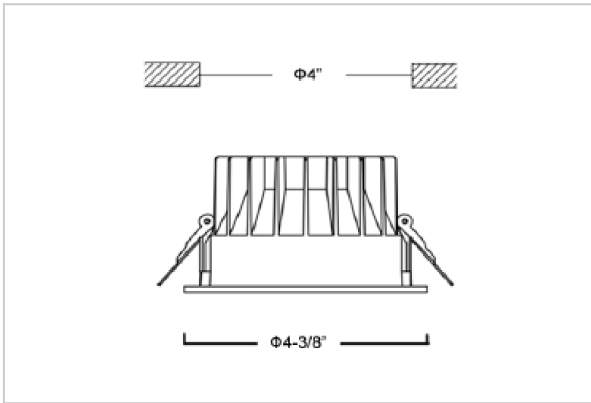

Glim Down Lights

ITEM SKU#: 662187494494

Product Code : IK-RGLIMDL-12W-30K-BL-90C-60D

Voltage	100 - 277 V AC, 50-60 Hz
Lumen Output	1080lm
Power	12W
Efficacy	90lm/w
CCT	3000K
CRI	>90
Beam Angle	60°
Light Distribution	Wide flood
LED Light Source	Osram SOLERIQ S 19
Start Time	Instant
Driver	Stand Alone (included)
Operating Position	Non - Swiveling Type
Dimming	On-Off / Triac / 0-10 V
Construction	Round
Mounting Type	Recessed
Heads	Single Head
Finish	Black
Height	2-1/2"
Diameter	4-3/8"
Cut Out	4"
Optics	Darklight Technology Black, Silver
IP Rating	-
Application Area	Outdoor Corridor, Bathroom, Eave.

Beam Spread (Option)

ft	Ø
3.0	3.15
9.0	9.45
15.0	15.75

Glim, a round shaped LED downlight made of aluminum die cast with high quality powder coated luminaire housing and optimum heat sink. Specular reflector & power grid /global connectors available with isolated LED Driver using Ultra bright OSRAM COB.