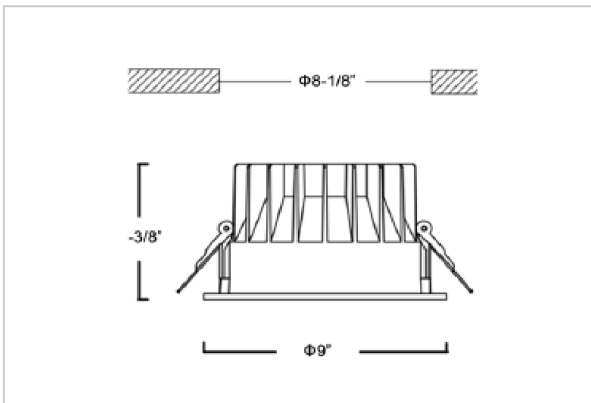

Glim Down Lights

ITEM SKU#: 662187494470

Product Code : IK-RGLIMDL-40W-40K-WH-90C-60D

Voltage	100 - 277 V AC, 50-60 Hz
Lumen Output	3600lm
Power	40W
Efficacy	90lm/w
CCT	4000K
CRI	>90
Beam Angle	60°
Light Distribution	Wide flood
LED Light Source	Osram SOLERIQ S 19
Start Time	Instant
Driver	Stand Alone (included)
Operating Position	Non - Swiveling Type
Dimming	On-Off / Triac / 0-10 V
Construction	Round
Mounting Type	Recessed
Heads	Single Head
Finish	White
Height	4-3/8"
Diameter	9"
Cut Out	8-1/8"
Optics	Darklight Technology Black, Silver
IP Rating	-
Application Area	Outdoor Corridor, Bathroom, Eave.

Beam Spread (Option)

Wide Flood	60°
ft	Ø
3.0	3.15
9.0	9.45
15.0	15.75

Glim, a round shaped LED downlight made of aluminum die cast with high quality powder coated luminaire housing and optimum heat sink. Specular reflector & power grid /global connectors available with isolated LED Driver using Ultra bright OSRAM COB.