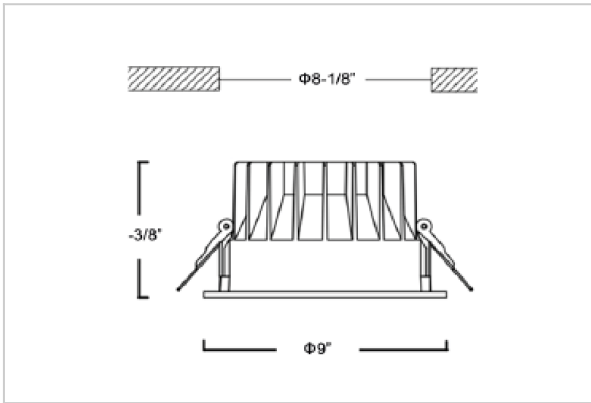

Glim Down Lights

ITEM SKU#: 662187494463

Product Code : IK-RGLIMDL-40W-35K-WH-90C-60D

Voltage	100 - 277 V AC, 50-60 Hz
Lumen Output	3600lm
Power	40W
Efficacy	90lm/w
CCT	3500K
CRI	>90
Beam Angle	60°
Light Distribution	Wide flood
LED Light Source	Osram SOLERIQ S 19
Start Time	Instant
Driver	Stand Alone (included)
Operating Position	Non - Swiveling Type
Dimming	On-Off / Triac / 0-10 V
Construction	Round
Mounting Type	Recessed
Heads	Single Head
Finish	White
Height	4-3/8"
Diameter	9"
Cut Out	8-1/8"
Optics	Darklight Technology Black, Silver
IP Rating	-
Application Area	Outdoor Corridor, Bathroom, Eave.

Beam Spread (Option)

Wide Flood	60°
ft	Ø
3.0	3.15
9.0	9.45
15.0	15.75

Glim, a round shaped LED downlight made of aluminum die cast with high quality powder coated luminaire housing and optimum heat sink. Specular reflector & power grid / global connectors available with isolated LED Driver using Ultra bright OSRAM COB.