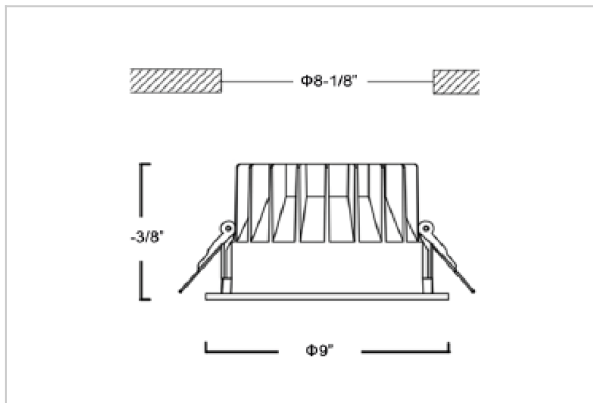

Glim Down Lights

ITEM SKU#: 662187494456

Product Code : IK-RGLIMDL-40W-30K-WH-90C-60D

Voltage	100 - 277 V AC, 50-60 Hz
Lumen Output	3600lm
Power	40W
Efficacy	90lm/w
CCT	3000K
CRI	>90
Beam Angle	60°
Light Distribution	Wide flood
LED Light Source	Osram SOLERIQ S 19
Start Time	Instant
Driver	Stand Alone (included)
Operating Position	Non - Swiveling Type
Dimming	On-Off / Triac / 0-10 V
Construction	Round
Mounting Type	Recessed
Heads	Single Head
Finish	White
Height	4-3/8"
Diameter	9"
Cut Out	8-1/8"
Optics	Darklight Technology Black, Silver
IP Rating	-
Application Area	Outdoor Corridor, Bathroom, Eave.

Beam Spread (Option)

Wide Flood	60°
ft	Ø
3.0	3.15
9.0	9.45
15.0	15.75

Glim, a round shaped LED downlight made of aluminum die cast with high quality powder coated luminaire housing and optimum heat sink. Specular reflector & power grid /global connectors available with isolated LED Driver using Ultra bright OSRAM COB.