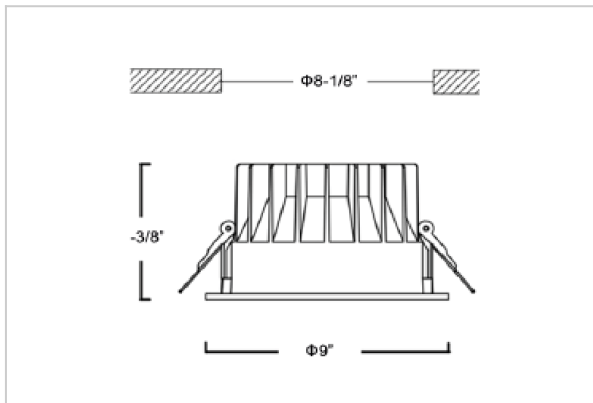

## Product Code : IK-RGLIMDL-40W-30K-WH-90C-60D

Voltage	100 - 277 V AC, 50-60 Hz
Lumen Output	3600lm
Power	40W
Efficacy	90lm/w
CCT	3000K
CRI	>90
Beam Angle	60°
Light Distribution	Wide flood
LED Light Source	Osram SOLERIQ S 19
Start Time	Instant
Driver	Stand Alone (included)
Operating Position	Non - Swiveling Type
Dimming	On-Off / Triac / 0-10 V
Construction	Round
Mounting Type	Recessed
Heads	Single Head
Finish	White
Height	4-3/8"
Diameter	9"
Cut Out	8-1/8"
Optics	Darklight Technology Black, Silver
IP Rating	-
Application Area	Outdoor Corridor, Bathroom, Eave.

### Beam Spread (Option)

Wide Flood	60°
ft	Ø
3.0	3.15
9.0	9.45
15.0	15.75

Glim, a round shaped LED downlight made of aluminum die cast with high quality powder coated luminaire housing and optimum heat sink. Specular reflector & power grid /global connectors available with isolated LED Driver using Ultra bright OSRAM COB.