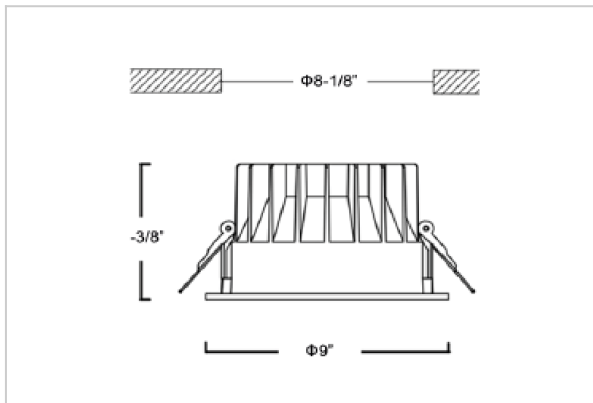

Glim Down Lights

ITEM SKU#: 662187494449

Product Code : IK-RGLIMDL-40W-27K-WH-90C-60D

Voltage	100 - 277 V AC, 50-60 Hz
Lumen Output	3600lm
Power	40W
Efficacy	90lm/w
CCT	2700K
CRI	>90
Beam Angle	60°
Light Distribution	Wide flood
LED Light Source	Osram SOLERIQ S 19
Start Time	Instant
Driver	Stand Alone (included)
Operating Position	Non - Swiveling Type
Dimming	On-Off / Triac / 0-10 V
Construction	Round
Mounting Type	Recessed
Heads	Single Head
Finish	White
Height	4-3/8"
Diameter	9"
Cut Out	8-1/8"
Optics	Darklight Technology Black, Silver
IP Rating	-
Application Area	Outdoor Corridor, Bathroom, Eave.

Beam Spread (Option)

Wide Flood	60°
ft	Ø
3.0	3.15
9.0	9.45
15.0	15.75

Glim, a round shaped LED downlight made of aluminum die cast with high quality powder coated luminaire housing and optimum heat sink. Specular reflector & power grid /global connectors available with isolated LED Driver using Ultra bright OSRAM COB.