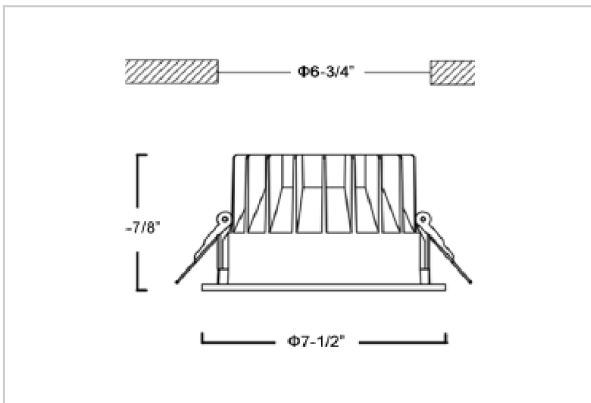

Glim Down Lights

ITEM SKU#: 662187494432

Product Code : IK-RGLIMDL-30W-40K-WH-90C-60D

Voltage	100 - 277 V AC, 50-60 Hz
Lumen Output	2700lm
Power	30W
Efficacy	90lm/w
CCT	4000K
CRI	>90
Beam Angle	60°
Light Distribution	Wide flood
LED Light Source	Osram SOLERIQ S 19
Start Time	Instant
Driver	Stand Alone (included)
Operating Position	Non - Swiveling Type
Dimming	On-Off / Triac / 0-10 V
Construction	Round
Mounting Type	Recessed
Heads	Single Head
Finish	White
Height	3-7/8"
Diameter	7-1/2"
Cut Out	6-3/4"
Optics	Darklight Technology Black, Silver
IP Rating	-
Application Area	Outdoor Corridor, Bathroom, Eave.

Beam Spread (Option)

Wide Flood	60°
ft	Ø
3.0	3.15
9.0	9.45
15.0	15.75

Glim, a round shaped LED downlight made of aluminum die cast with high quality powder coated luminaire housing and optimum heat sink. Specular reflector & power grid / global connectors available with isolated LED Driver using Ultra bright OSRAM COB.