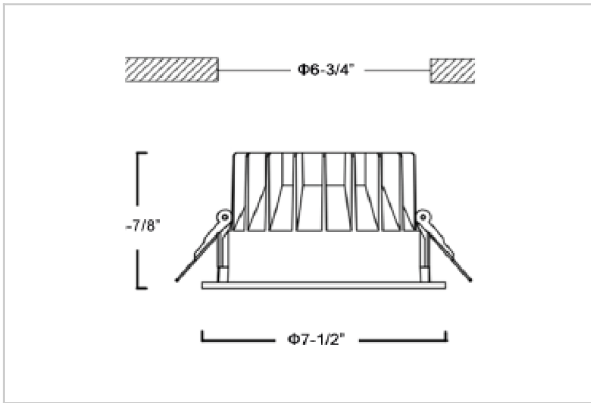

Glim Down Lights

ITEM SKU#: 662187494432

Product Code : IK-RGLIMDL-30W-40K-WH-90C-60D

Voltage	100 - 277 V AC, 50-60 Hz
Lumen Output	2700lm
Power	30W
Efficacy	90lm/w
CCT	4000K
CRI	>90
Beam Angle	60°
Light Distribution	Wide flood
LED Light Source	Osram SOLERIQ S 19
Start Time	Instant
Driver	Stand Alone (included)
Operating Position	Non - Swiveling Type
Dimming	On-Off / Triac / 0-10 V
Construction	Round
Mounting Type	Recessed
Heads	Single Head
Finish	White
Height	3-7/8"
Diameter	7-1/2"
Cut Out	6-3/4"
Optics	Darklight Technology Black, Silver
IP Rating	-
Application Area	Outdoor Corridor, Bathroom, Eave.

Beam Spread (Option)

Wide Flood	60°
ft	Ø
3.0	3.15
9.0	9.45
15.0	15.75

Glim, a round shaped LED downlight made of aluminum die cast with high quality powder coated luminaire housing and optimum heat sink. Specular reflector & power grid / global connectors available with isolated LED Driver using Ultra bright OSRAM COB.