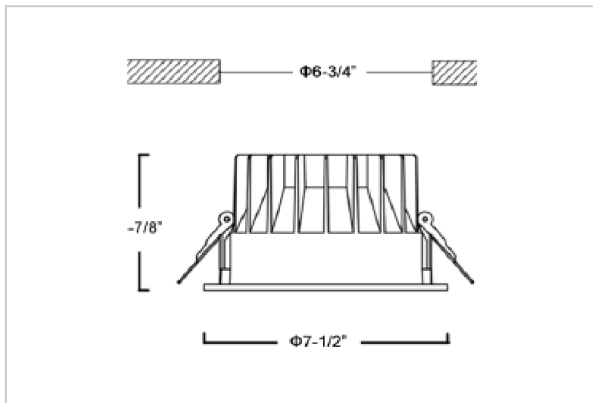

Glim Down Lights

ITEM SKU#: 662187494432

Product Code : IK-RGLIMDL-30W-40K-WH-90C-60D

Voltage	100 - 277 V AC, 50-60 Hz
Lumen Output	2700lm
Power	30W
Efficacy	90lm/w
CCT	4000K
CRI	>90
Beam Angle	60°
Light Distribution	Wide flood
LED Light Source	Osram SOLERIQ S 19
Start Time	Instant
Driver	Stand Alone (included)
Operating Position	Non - Swiveling Type
Dimming	On-Off / Triac / 0-10 V
Construction	Round
Mounting Type	Recessed
Heads	Single Head
Finish	White
Height	3-7/8"
Diameter	7-1/2"
Cut Out	6-3/4"
Optics	Darklight Technology Black, Silver
IP Rating	-
Application Area	Outdoor Corridor, Bathroom, Eave.

Beam Spread (Option)

Wide Flood	60°
ft	Ø
3.0	3.15
9.0	9.45
15.0	15.75

Glim, a round shaped LED downlight made of aluminum die cast with high quality powder coated luminaire housing and optimum heat sink. Specular reflector & power grid / global connectors available with isolated LED Driver using Ultra bright OSRAM COB.