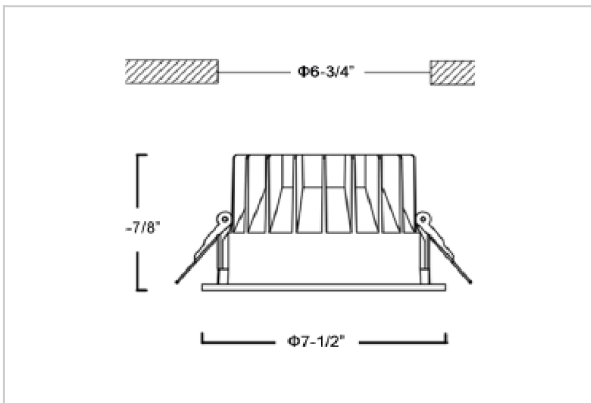

## Product Code : IK-RGLIMDL-30W-35K-WH-90C-60D

Voltage	100 - 277 V AC, 50-60 Hz
Lumen Output	2700lm
Power	30W
Efficacy	90lm/w
CCT	3500K
CRI	>90
Beam Angle	60°
Light Distribution	Wide flood
LED Light Source	Osram SOLERIQ S 19
Start Time	Instant
Driver	Stand Alone (included)
Operating Position	Non - Swiveling Type
Dimming	On-Off / Triac / 0-10 V
Construction	Round
Mounting Type	Recessed
Heads	Single Head
Finish	White
Height	3-7/8"
Diameter	7-1/2"
Cut Out	6-3/4"
Optics	Darklight Technology Black, Silver
IP Rating	-
Application Area	Outdoor Corridor, Bathroom, Eave.

### Beam Spread (Option)

Wide Flood	60°
ft	Ø
3.0	3.15
9.0	9.45
15.0	15.75

Glim, a round shaped LED downlight made of aluminum die cast with high quality powder coated luminaire housing and optimum heat sink. Specular reflector & power grid /global connectors available with isolated LED Driver using Ultra bright OSRAM COB.