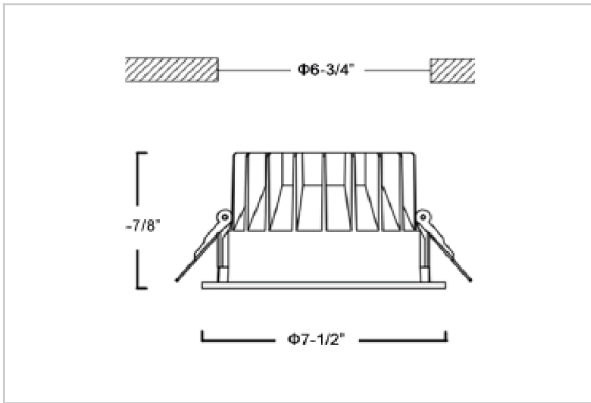

## Product Code : IK-RGLIMDL-30W-35K-WH-90C-60D

Voltage	100 - 277 V AC, 50-60 Hz
Lumen Output	2700lm
Power	30W
Efficacy	90lm/w
CCT	3500K
CRI	>90
Beam Angle	60°
Light Distribution	Wide flood
LED Light Source	Osram SOLERIQ S 19
Start Time	Instant
Driver	Stand Alone (included)
Operating Position	Non - Swiveling Type
Dimming	On-Off / Triac / 0-10 V
Construction	Round
Mounting Type	Recessed
Heads	Single Head
Finish	White
Height	3-7/8"
Diameter	7-1/2"
Cut Out	6-3/4"
Optics	Darklight Technology Black, Silver
IP Rating	-
Application Area	Outdoor Corridor, Bathroom, Eave.

### Beam Spread (Option)

Wide Flood	60°
ft	Ø
3.0	3.15
9.0	9.45
15.0	15.75

Glim, a round shaped LED downlight made of aluminum die cast with high quality powder coated luminaire housing and optimum heat sink. Specular reflector & power grid / global connectors available with isolated LED Driver using Ultra bright OSRAM COB.