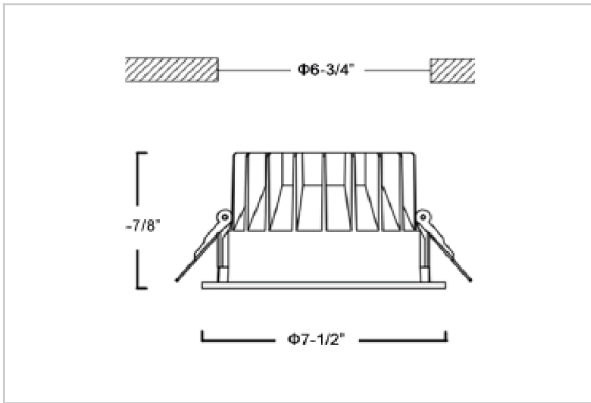

Glim Down Lights

ITEM SKU#: 662187494418

Product Code : IK-RGLIMDL-30W-30K-WH-90C-60D

Voltage	100 - 277 V AC, 50-60 Hz
Lumen Output	2700lm
Power	30W
Efficacy	90lm/w
CCT	3000K
CRI	>90
Beam Angle	60°
Light Distribution	Wide flood
LED Light Source	Osram SOLERIQ S 19
Start Time	Instant
Driver	Stand Alone (included)
Operating Position	Non - Swiveling Type
Dimming	On-Off / Triac / 0-10 V
Construction	Round
Mounting Type	Recessed
Heads	Single Head
Finish	White
Height	3-7/8"
Diameter	7-1/2"
Cut Out	6-3/4"
Optics	Darklight Technology Black, Silver
IP Rating	-
Application Area	Outdoor Corridor, Bathroom, Eave.

Beam Spread (Option)

Wide Flood	60°
ft	Ø
3.0	3.15
9.0	9.45
15.0	15.75

Glim, a round shaped LED downlight made of aluminum die cast with high quality powder coated luminaire housing and optimum heat sink. Specular reflector & power grid / global connectors available with isolated LED Driver using Ultra bright OSRAM COB.