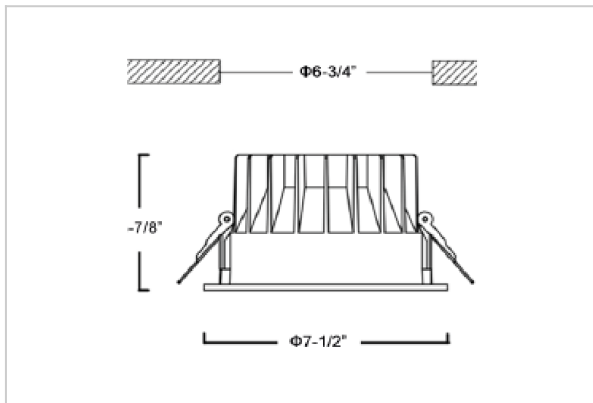

Glim Down Lights

ITEM SKU#: 662187494418

Product Code : IK-RGLIMDL-30W-30K-WH-90C-60D

Voltage	100 - 277 V AC, 50-60 Hz
Lumen Output	2700lm
Power	30W
Efficacy	90lm/w
CCT	3000K
CRI	>90
Beam Angle	60°
Light Distribution	Wide flood
LED Light Source	Osram SOLERIQ S 19
Start Time	Instant
Driver	Stand Alone (included)
Operating Position	Non - Swiveling Type
Dimming	On-Off / Triac / 0-10 V
Construction	Round
Mounting Type	Recessed
Heads	Single Head
Finish	White
Height	3-7/8"
Diameter	7-1/2"
Cut Out	6-3/4"
Optics	Darklight Technology Black, Silver
IP Rating	-
Application Area	Outdoor Corridor, Bathroom, Eave.

Beam Spread (Option)

Wide Flood	60°
ft	Ø
3.0	3.15
9.0	9.45
15.0	15.75

Glim, a round shaped LED downlight made of aluminum die cast with high quality powder coated luminaire housing and optimum heat sink. Specular reflector & power grid / global connectors available with isolated LED Driver using Ultra bright OSRAM COB.