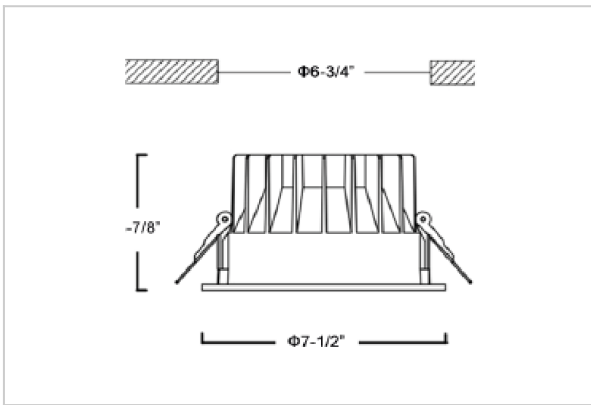

Glim Down Lights

ITEM SKU#: 662187494401

Product Code : IK-RGLIMDL-30W-27K-WH-90C-60D

Voltage	100 - 277 V AC, 50-60 Hz
Lumen Output	2700lm
Power	30W
Efficacy	90lm/w
CCT	2700K
CRI	>90
Beam Angle	60°
Light Distribution	Wide flood
LED Light Source	Osram SOLERIQ S 19
Start Time	Instant
Driver	Stand Alone (included)
Operating Position	Non - Swiveling Type
Dimming	On-Off / Triac / 0-10 V
Construction	Round
Mounting Type	Recessed
Heads	Single Head
Finish	White
Height	3-7/8"
Diameter	7-1/2"
Cut Out	6-3/4"
Optics	Darklight Technology Black, Silver
IP Rating	-
Application Area	Outdoor Corridor, Bathroom, Eave.

Beam Spread (Option)

Wide Flood	60°
ft	Ø
3.0	3.15
9.0	9.45
15.0	15.75

Glim, a round shaped LED downlight made of aluminum die cast with high quality powder coated luminaire housing and optimum heat sink. Specular reflector & power grid /global connectors available with isolated LED Driver using Ultra bright OSRAM COB.