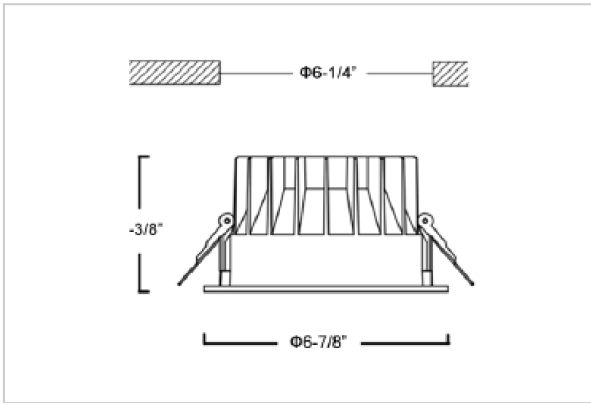

Glim Down Lights

ITEM SKU#: 662187494388

Product Code : IK-RGLIMDL-20W-40K-WH-90C-60D

Voltage	100 - 277 V AC, 50-60 Hz
Lumen Output	1800lm
Power	20W
Efficacy	90lm/w
CCT	4000K
CRI	>90
Beam Angle	60°
Light Distribution	Wide flood
LED Light Source	Osram SOLERIQ S 19
Start Time	Instant
Driver	Stand Alone (included)
Operating Position	Non - Swiveling Type
Dimming	On-Off / Triac / 0-10 V
Construction	Round
Mounting Type	Recessed
Heads	Single Head
Finish	White
Height	3-3/8"
Diameter	6-7/8"
Cut Out	6-1/4"
Optics	Darklight Technology Black, Silver
IP Rating	-
Application Area	Outdoor Corridor, Bathroom, Eave.

Beam Spread (Option)

Wide Flood	60°
ft	Ø
3.0	3.15
9.0	9.45
15.0	15.75

Glim, a round shaped LED downlight made of aluminum die cast with high quality powder coated luminaire housing and optimum heat sink. Specular reflector & power grid /global connectors available with isolated LED Driver using Ultra bright OSRAM COB.