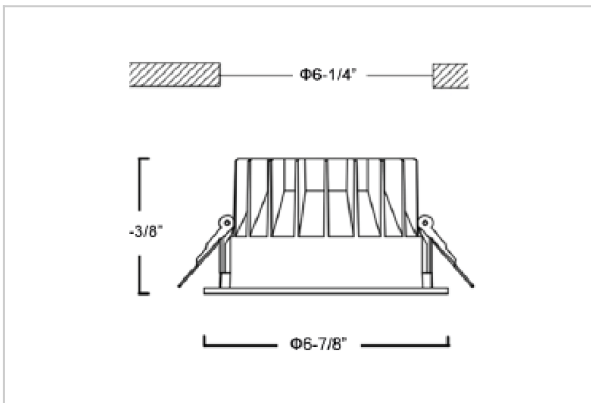

Glim Down Lights

ITEM SKU#: 662187494388

Product Code : IK-RGLIMDL-20W-40K-WH-90C-60D

Voltage	100 - 277 V AC, 50-60 Hz
Lumen Output	1800lm
Power	20W
Efficacy	90lm/w
CCT	4000K
CRI	>90
Beam Angle	60°
Light Distribution	Wide flood
LED Light Source	Osram SOLERIQ S 19
Start Time	Instant
Driver	Stand Alone (included)
Operating Position	Non - Swiveling Type
Dimming	On-Off / Triac / 0-10 V
Construction	Round
Mounting Type	Recessed
Heads	Single Head
Finish	White
Height	3-3/8"
Diameter	6-7/8"
Cut Out	6-1/4"
Optics	Darklight Technology Black, Silver
IP Rating	-
Application Area	Outdoor Corridor, Bathroom, Eave.

Beam Spread (Option)

Wide Flood	60°
ft	Ø
3.0	3.15
9.0	9.45
15.0	15.75

Glim, a round shaped LED downlight made of aluminum die cast with high quality powder coated luminaire housing and optimum heat sink. Specular reflector & power grid /global connectors available with isolated LED Driver using Ultra bright OSRAM COB.