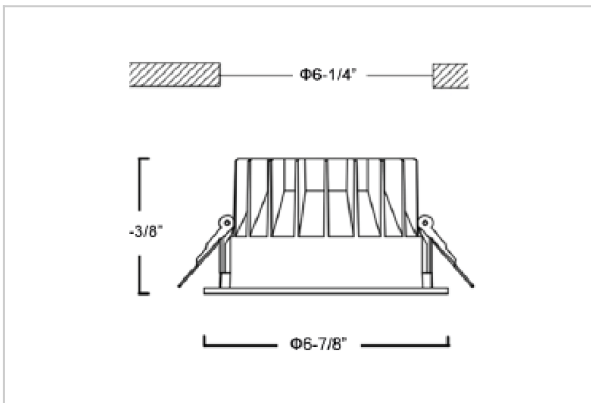

## Product Code : IK-RGLIMDL-20W-35K-WH-90C-60D

Voltage	100 - 277 V AC, 50-60 Hz
Lumen Output	1800lm
Power	20W
Efficacy	90lm/w
CCT	3500K
CRI	>90
Beam Angle	60°
Light Distribution	Wide flood
LED Light Source	Osram SOLERIQ S 19
Start Time	Instant
Driver	Stand Alone (included)
Operating Position	Non - Swiveling Type
Dimming	On-Off / Triac / 0-10 V
Construction	Round
Mounting Type	Recessed
Heads	Single Head
Finish	White
Height	3-3/8"
Diameter	6-7/8"
Cut Out	6-1/4"
Optics	Darklight Technology Black, Silver
IP Rating	-
Application Area	Outdoor Corridor, Bathroom, Eave.

### Beam Spread (Option)

Wide Flood	60°
ft	Ø
3.0	3.15
9.0	9.45
15.0	15.75

Glim, a round shaped LED downlight made of aluminum die cast with high quality powder coated luminaire housing and optimum heat sink. Specular reflector & power grid /global connectors available with isolated LED Driver using Ultra bright OSRAM COB.