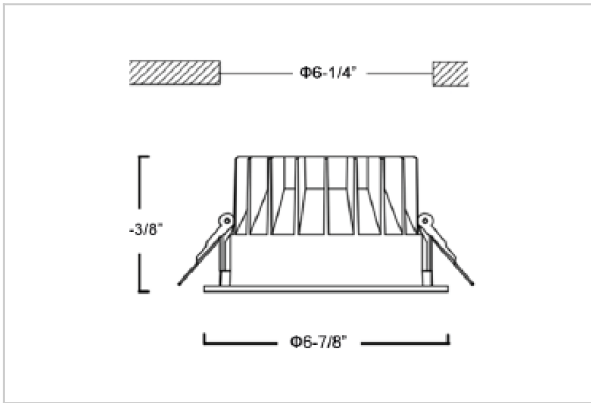

Glim Down Lights

ITEM SKU#: 662187494357

Product Code : IK-RGLIMDL-20W-27K-WH-90C-60D

Voltage	100 - 277 V AC, 50-60 Hz
Lumen Output	1800lm
Power	20W
Efficacy	90lm/w
CCT	2700K
CRI	>90
Beam Angle	60°
Light Distribution	Wide flood
LED Light Source	Osram SOLERIQ S 19
Start Time	Instant
Driver	Stand Alone (included)
Operating Position	Non - Swiveling Type
Dimming	On-Off / Triac / 0-10 V
Construction	Round
Mounting Type	Recessed
Heads	Single Head
Finish	White
Height	3-3/8"
Diameter	6-7/8"
Cut Out	6-1/4"
Optics	Darklight Technology Black, Silver
IP Rating	-
Application Area	Outdoor Corridor, Bathroom, Eave.

Beam Spread (Option)

ft	Ø
3.0	3.15
9.0	9.45
15.0	15.75

Glim, a round shaped LED downlight made of aluminum die cast with high quality powder coated luminaire housing and optimum heat sink. Specular reflector & power grid /global connectors available with isolated LED Driver using Ultra bright OSRAM COB.