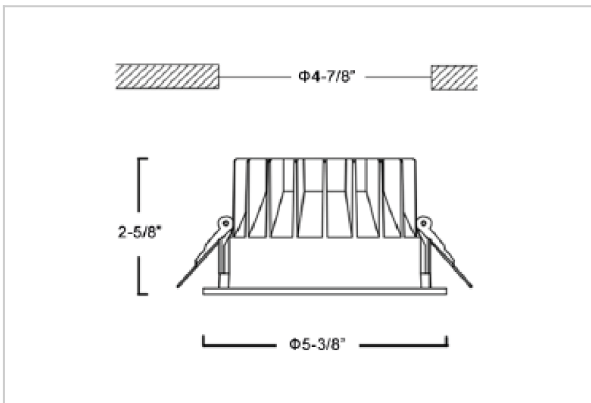

Glim Down Lights

ITEM SKU#: 662187494340

Product Code : IK-RGLIMDL-15W-40K-WH-90C-60D

Voltage	100 - 277 V AC, 50-60 Hz
Lumen Output	1350lm
Power	15W
Efficacy	90lm/w
CCT	4000K
CRI	>90
Beam Angle	60°
Light Distribution	Wide flood
LED Light Source	Osram SOLERIQ S 19
Start Time	Instant
Driver	Stand Alone (included)
Operating Position	Non - Swiveling Type
Dimming	On-Off / Triac / 0-10 V
Construction	Round
Mounting Type	Recessed
Heads	Single Head
Finish	White
Height	2-5/8"
Diameter	5-3/8"
Cut Out	4-7/8"
Optics	Darklight Technology Black, Silver
IP Rating	-
Application Area	Outdoor Corridor, Bathroom, Eave.

Beam Spread (Option)

Wide Flood	60°
ft	Ø
3.0	3.15
9.0	9.45
15.0	15.75

Glim, a round shaped LED downlight made of aluminum die cast with high quality powder coated luminaire housing and optimum heat sink. Specular reflector & power grid /global connectors available with isolated LED Driver using Ultra bright OSRAM COB.