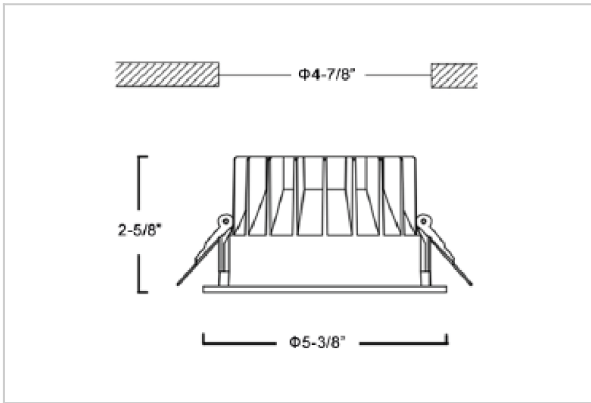

Glim Down Lights

ITEM SKU#: 662187494340

Product Code : IK-RGLIMDL-15W-40K-WH-90C-60D

Voltage	100 - 277 V AC, 50-60 Hz
Lumen Output	1350lm
Power	15W
Efficacy	90lm/w
CCT	4000K
CRI	>90
Beam Angle	60°
Light Distribution	Wide flood
LED Light Source	Osram SOLERIQ S 19
Start Time	Instant
Driver	Stand Alone (included)
Operating Position	Non - Swiveling Type
Dimming	On-Off / Triac / 0-10 V
Construction	Round
Mounting Type	Recessed
Heads	Single Head
Finish	White
Height	2-5/8"
Diameter	5-3/8"
Cut Out	4-7/8"
Optics	Darklight Technology Black, Silver
IP Rating	-
Application Area	Outdoor Corridor, Bathroom, Eave.

Beam Spread (Option)

Wide Flood	60°
ft	Ø
3.0	3.15
9.0	9.45
15.0	15.75

Glim, a round shaped LED downlight made of aluminum die cast with high quality powder coated luminaire housing and optimum heat sink. Specular reflector & power grid /global connectors available with isolated LED Driver using Ultra bright OSRAM COB.